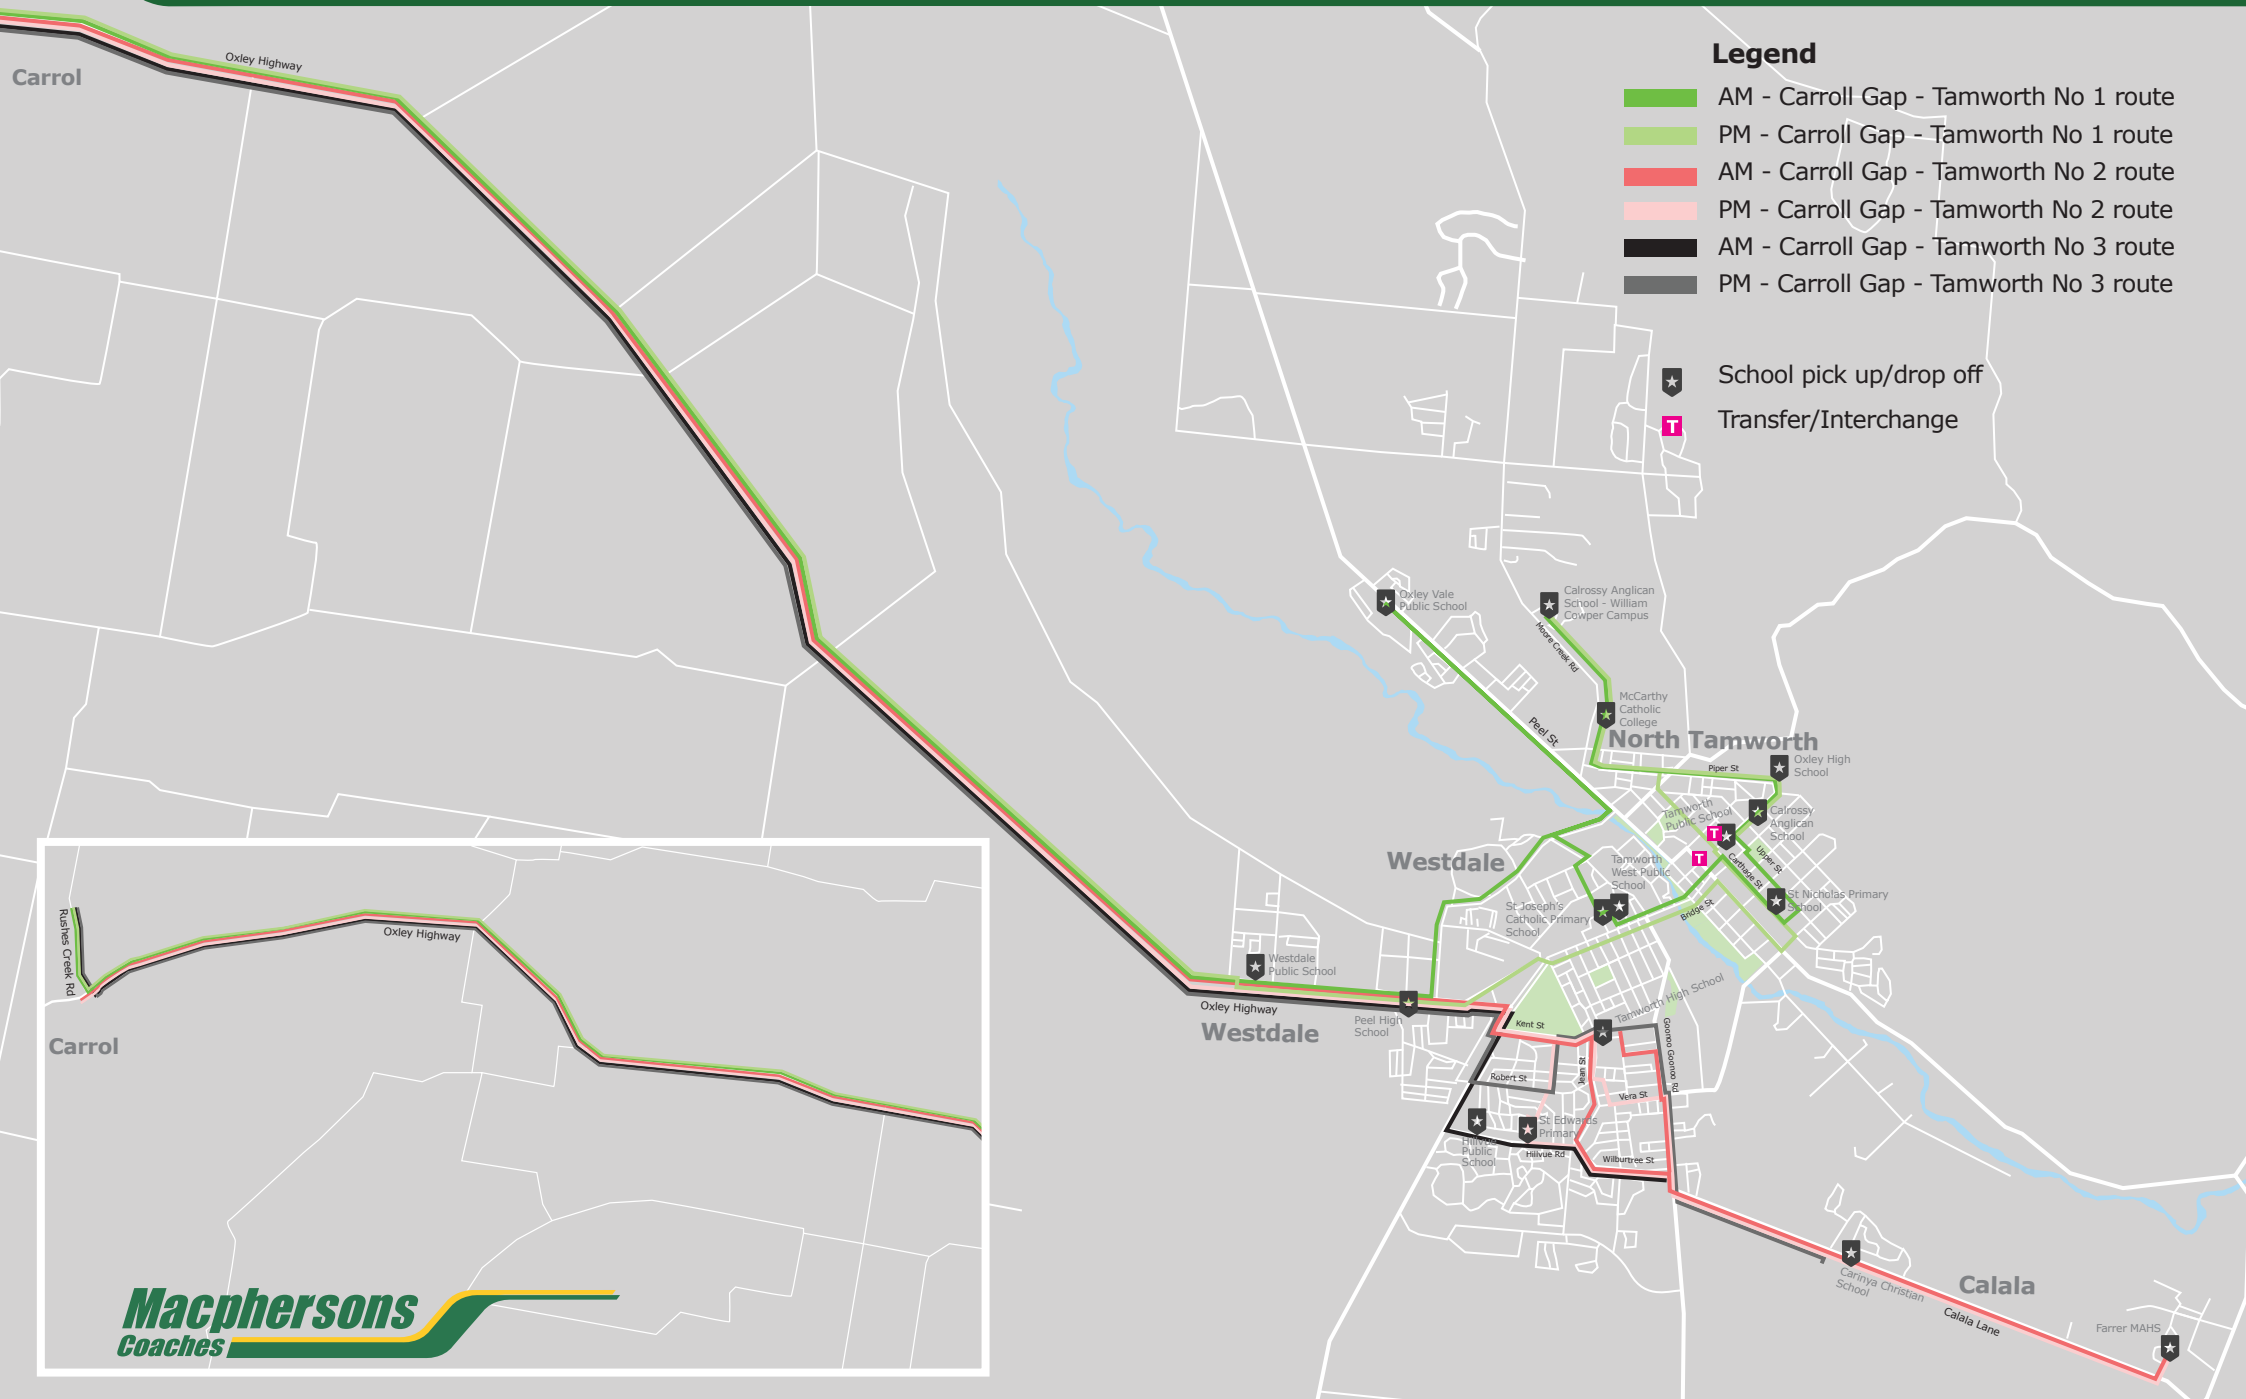

### Legend

- █ AM - Carroll Gap - Tamworth No 1 route
- █ PM - Carroll Gap - Tamworth No 1 route
- █ AM - Carroll Gap - Tamworth No 2 route
- █ PM - Carroll Gap - Tamworth No 2 route
- █ AM - Carroll Gap - Tamworth No 3 route
- █ PM - Carroll Gap - Tamworth No 3 route

### Carrol Gap No.1 (Snake)

- Morning Monday to Friday

#### Time

7:27	Peel River Bridge, Rushes Creek Rd
7:30	<b>TRUCK STOP, OXLEY HIGHWAY, CARROL GAP (INTERCHANGE GUNNEDAH PASSENGERS FROM HOPES)</b> 
7:32	Strandrings Road & Oxley Highway
7:34	4826 Oxley Highway, Somerton
7:36	Somerton Park, Oxley Highway
7:38	4006 Oxley Highway
7:40	Somerton Service Station, Oxley Highway
7:41	Somerton Public Scotland St, Somerton
7:43	141 Scotland St, Somerton
7:47	Cnr Babinboon & Oxley Highway
7:52	Bective Station Oxley Highway
7:53	2361 Oxley Highway
7:54	Bective Reserve Rd
7:55	Appley Ln, Bective
7:58	2010 Oxley Highway, Wallamore
8:00	Bective Settlement Rd, Wallamore
8:02	Ten Mile Ln, Wallamore
8:04	Bymee Ln, Tangaratta
8:05	1420 Oxley Highway, Tangaratta
8:06	Tangaratta Cottage, 1405 Oxley Highway
8:07	1361 Oxley Highway
8:16	<b>PEEL HIGH SCHOOL INTERCHANGE LIMBRI (EAGLE) FOR TAMWORTH HIGH, FARRER, CARINYA SCHOOLS</b> 
8:28	CALROSSY ANGLICAN SCHOOL - William Cowper Campus
8:32	McCARTHY CATHOLIC COLLEGE
8:35	TAFE NEW ENGLAND
8:36	OXLEY HIGH SCHOOL
8:38	CALROSSY ANGLICAN SCHOOL (Bris St)
8:40	TAMWORTH PUBLIC SCHOOL
8:43	ST NICHOLAS CATHOLIC SCHOOL
8:45	TAMWORTH WEST PUBLIC SCHOOL
8:51	ST JOSEPH'S PRIMARY SCHOOL
9:00	OXLEYVALE PUBLIC SCHOOL

### Carrol Gap No1 (Snake)

- Afternoon Monday to Friday