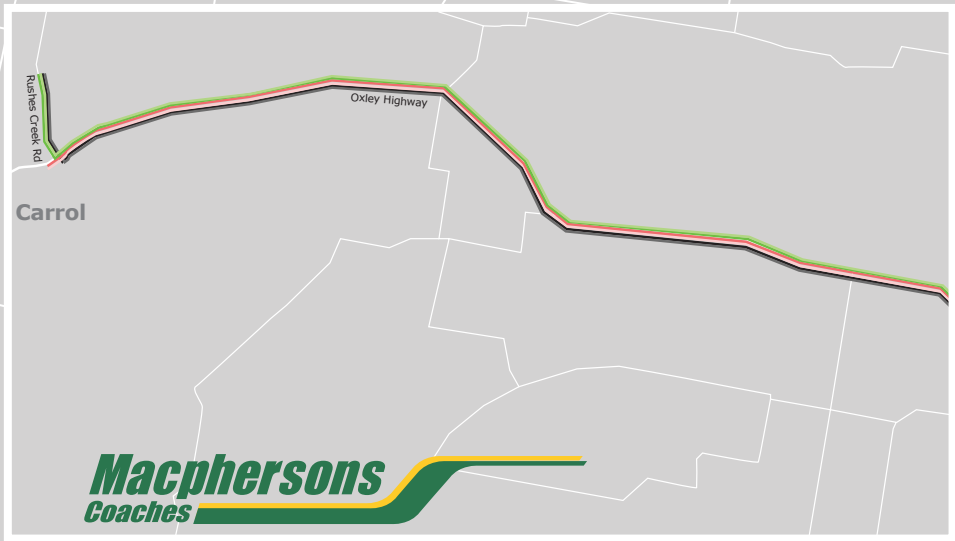

### Legend

- █ AM - Carroll Gap - Tamworth No 1 route
- █ PM - Carroll Gap - Tamworth No 1 route
- █ AM - Carroll Gap - Tamworth No 2 route
- █ PM - Carroll Gap - Tamworth No 2 route
- █ AM - Carroll Gap - Tamworth No 3 route
- █ PM - Carroll Gap - Tamworth No 3 route

### Carrol Gap No.1 (Snake)

- Morning Monday to Friday

### Carrol Gap No1 (Snake)

- Afternoon Monday to Friday

<b>Carrol Gap No.3 (Magpie)</b>	
- Morning Monday to Friday	
Time	
8:12	Bective Rd & Oxley Highway, Bective
8:25	Truck Stop Oxley Highway, Carrol Gap
8:30	Peel River Bridge, Rushes Creek Rd
8:32	4286 Oxley Highway, Somerton
8:35	4005 Oxley Highway, Somerton
8:40	SOMERTON PUBLIC SCHOOL
8:44	Babbinboon Ln, Somerton
8:49	2156 Gunnedah Rd, Bective
8:50	Bective Reserve Rd, Bective
8:54	Appleby Ln, Wallamore
8:56	2156 Oxley Highway, Wallamore
8:58	1708 Oxley Highway, Wallamore
9:00	Bymee Ln, Tangaratta
9:02	1420 Oxley Highway, Tangaratta
9:03	1405 Oxley Highway, Tangaratta
9:08	WESTDALE PUBLIC SCHOOL
9:14	TAMWORTH SOUTH PUBLIC SCHOOL