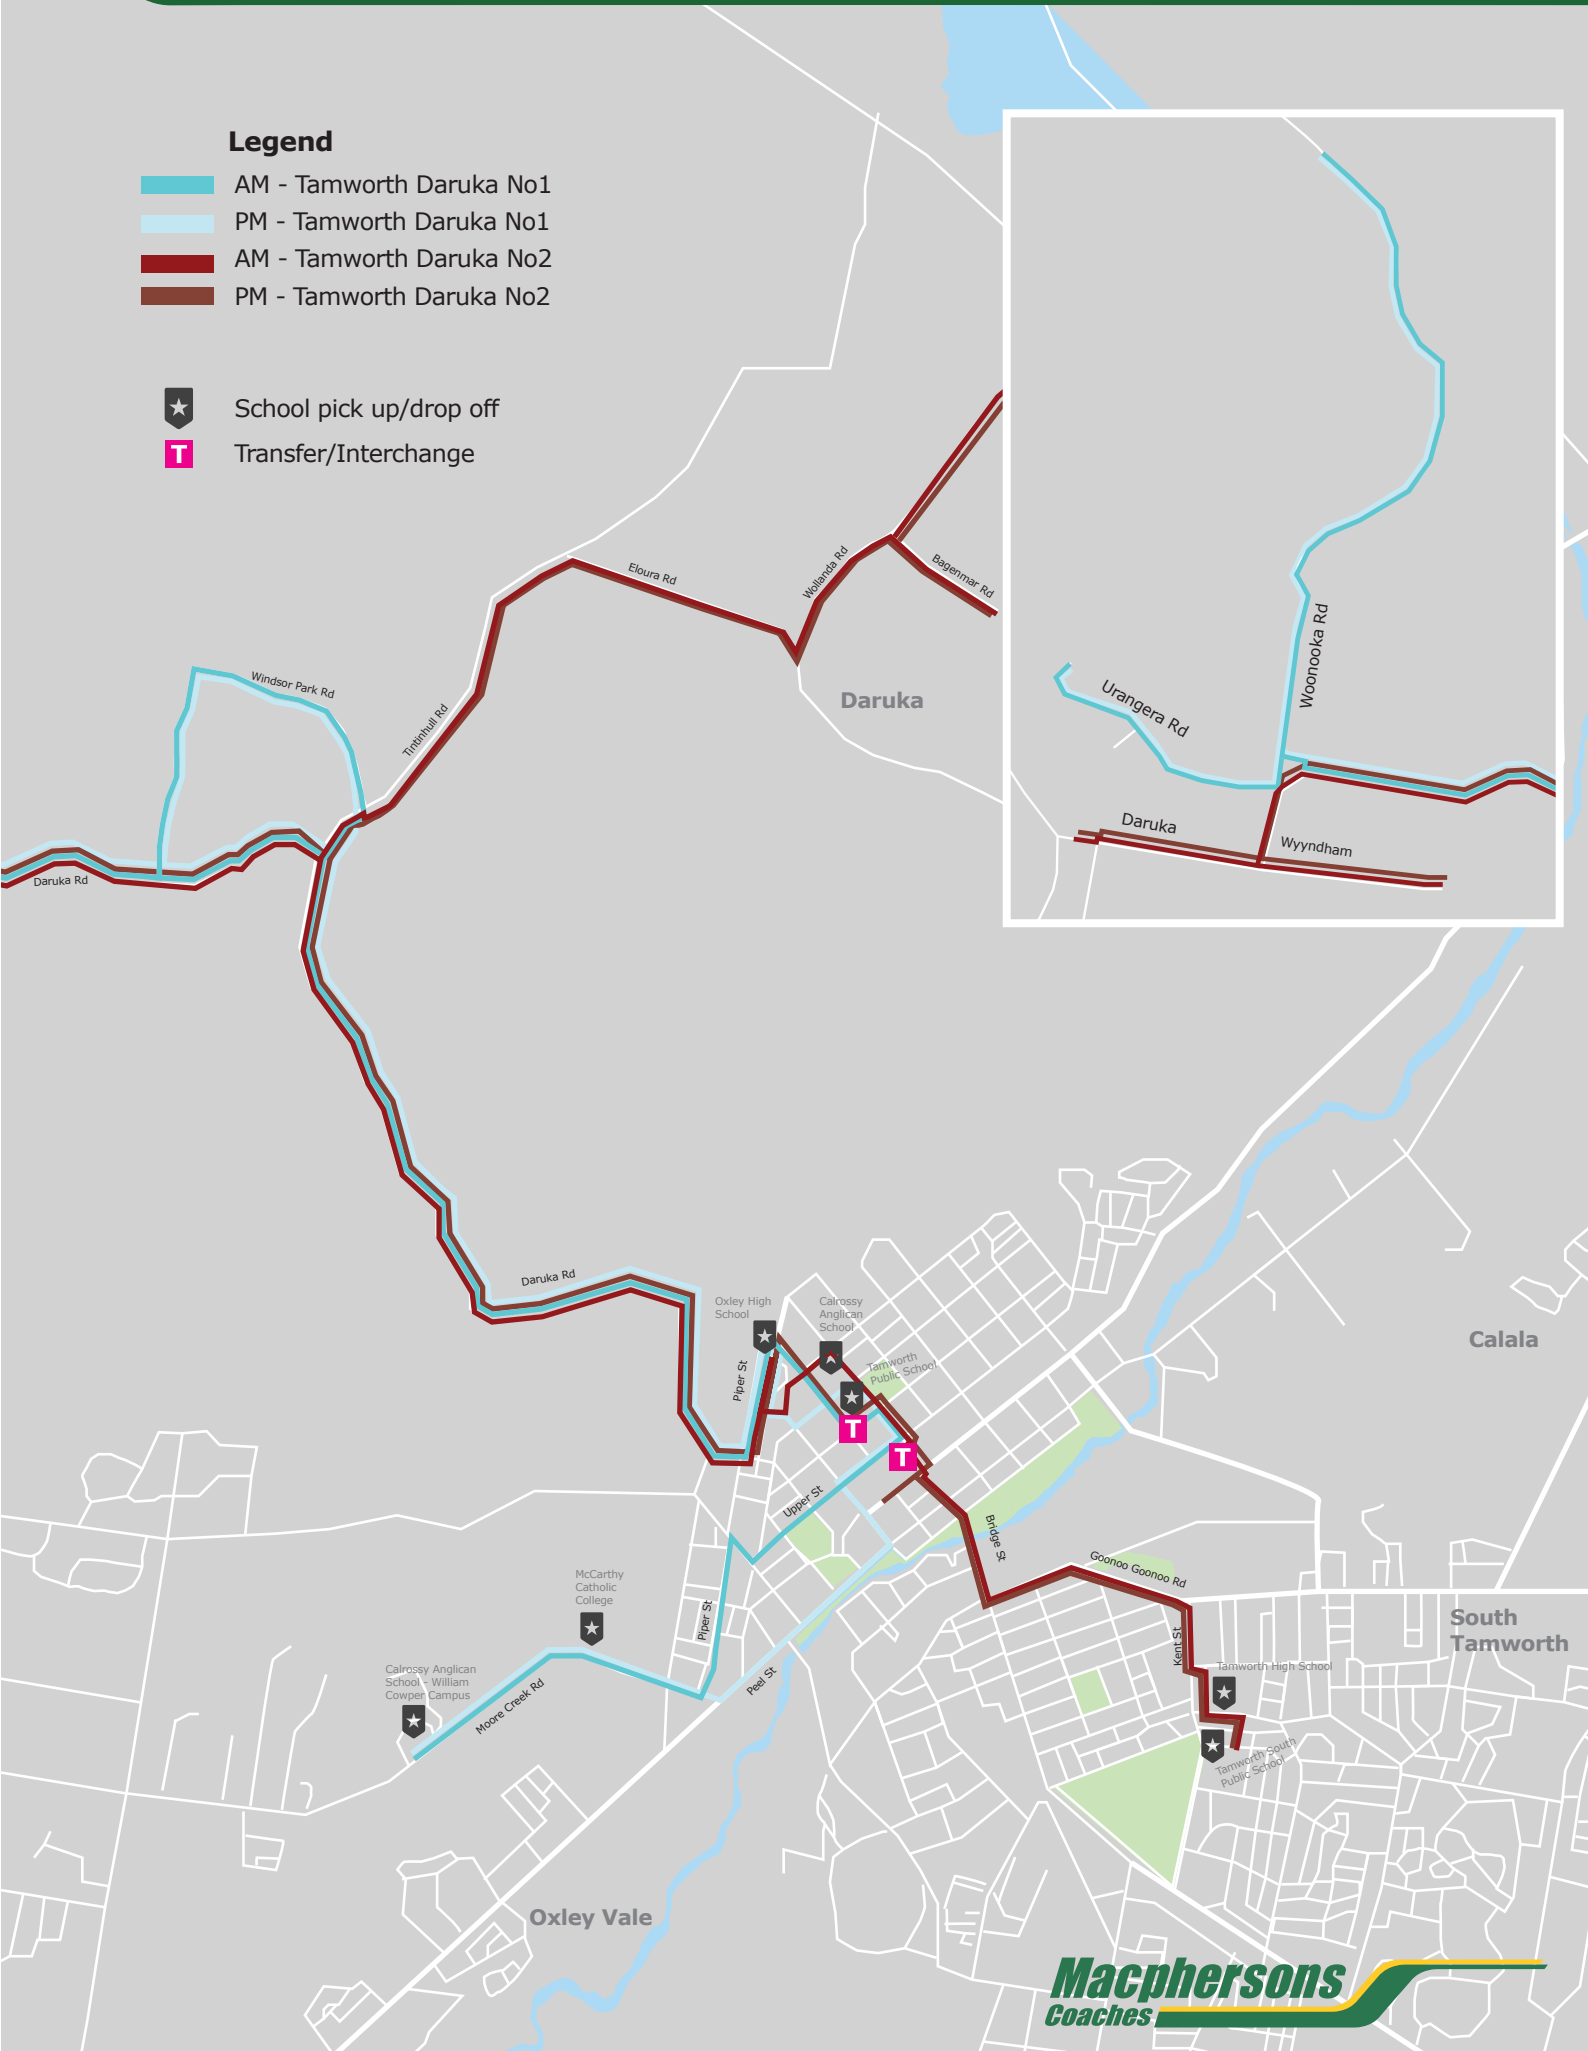

**Legend**

-  AM - Tamworth Daruka No1
-  PM - Tamworth Daruka No1
-  AM - Tamworth Daruka No2
-  PM - Tamworth Daruka No2

-  School pick up/drop off
-  Transfer/Interchange

**BUS INTERCHANGE - TAMWORTH PUBLIC SCHOOL**

All buses depart at 15:42pm

**BUS INTERCHANGE - TAMWORTH PUBLIC SCHOOL**

**Daruka No 2 (Deer)**

- Morning Monday to Friday

**Time**

7:45	1024 Daruka Rd, Daruka
7:46	961 Daruka Rd
7:47	921 Daruka Rd
7:49	3 Wyndham Cl
7:51	64 Wyndham Cl
7:52	112 Wyndham Cl
7:53	851 Daruka Rd
7:58	485D Tintinhull Rd, Tintinhull
8:01	Cnr Eloura & Wollandra
8:02	Bibil Close and Pindari rd
8:03	Bibil Close Turn around
8:05	Cnr Wollandra & Bagenmar Rd
8:06	Turnaround end of Bagenmar Rd
8:07	136 Eloura Rd
8:08	80 Eloura Rd
8:09	30 Eloura Rd
8:10	480 Tintinhull Rd
8:11	465 Daruka Rd
8:12	383 Daruka Rd
8:14	200 Daruka Rd
8:15	71 Daruka Rd
8:17	30 Daruka Rd
8:21	OXLEY HIGH SCHOOL
8:23	CALROSSY ANGLICAN SCHOOL Brisbane Street Campus
8:25	<b>TAMWORTH PUBLIC SCHOOL</b> <b>T</b>
8:37	TAMWORTH HIGH SCHOOL
8:42	TAMWORTH SOUTH PUBLIC SCHOOL

**BUS INTERCHANGE - TAMWORTH RAILWAY STATION**

**Daruka No 2 (Deer)**

- Afternoon Monday to Friday

**Time**

15:23	TAMWORTH SOUTH
15:30	TAMWORTH HIGH
15:38	<b>TAMWORTH RAILWAY STATION</b> <b>T</b>
15:42	CALROSSY ANGLICAN SCHOOL
15:44	OXLEY HIGH SCHOOL
15:55	71 Daruka Rd, North Tamworth
15:58	189 Daruka Rd
16:00	383 Daruka Rd
16:01	465 Daruka Rd, Windsor Park
16:02	480 Daruka Rd, Tintinhull
16:03	485d Tintinhull Rd
16:04	30 Eloura Rd
16:05	80 Eloura Rd
16:06	136 Eloura Rd
16:07	Cnr Eloura & Wollandra Rd
16:08	Bibil Close and Pindari Road
16:09	Bibil Close Turnaround
16:12	122 Wollandra Rd
16:13	Cnr Wollandra & Bagenmar Rd
16:14	End of Bagenmar Rd
16:16	851 Daruka Rd, Daruka
16:18	3 Wyndham Cl
16:19	92 Wyndham Cl
16:21	113 Wyndham Cl
16:23	921 Daruka Rd
16:25	961 Daruka Rd
16:26	1024 Daruka Rd