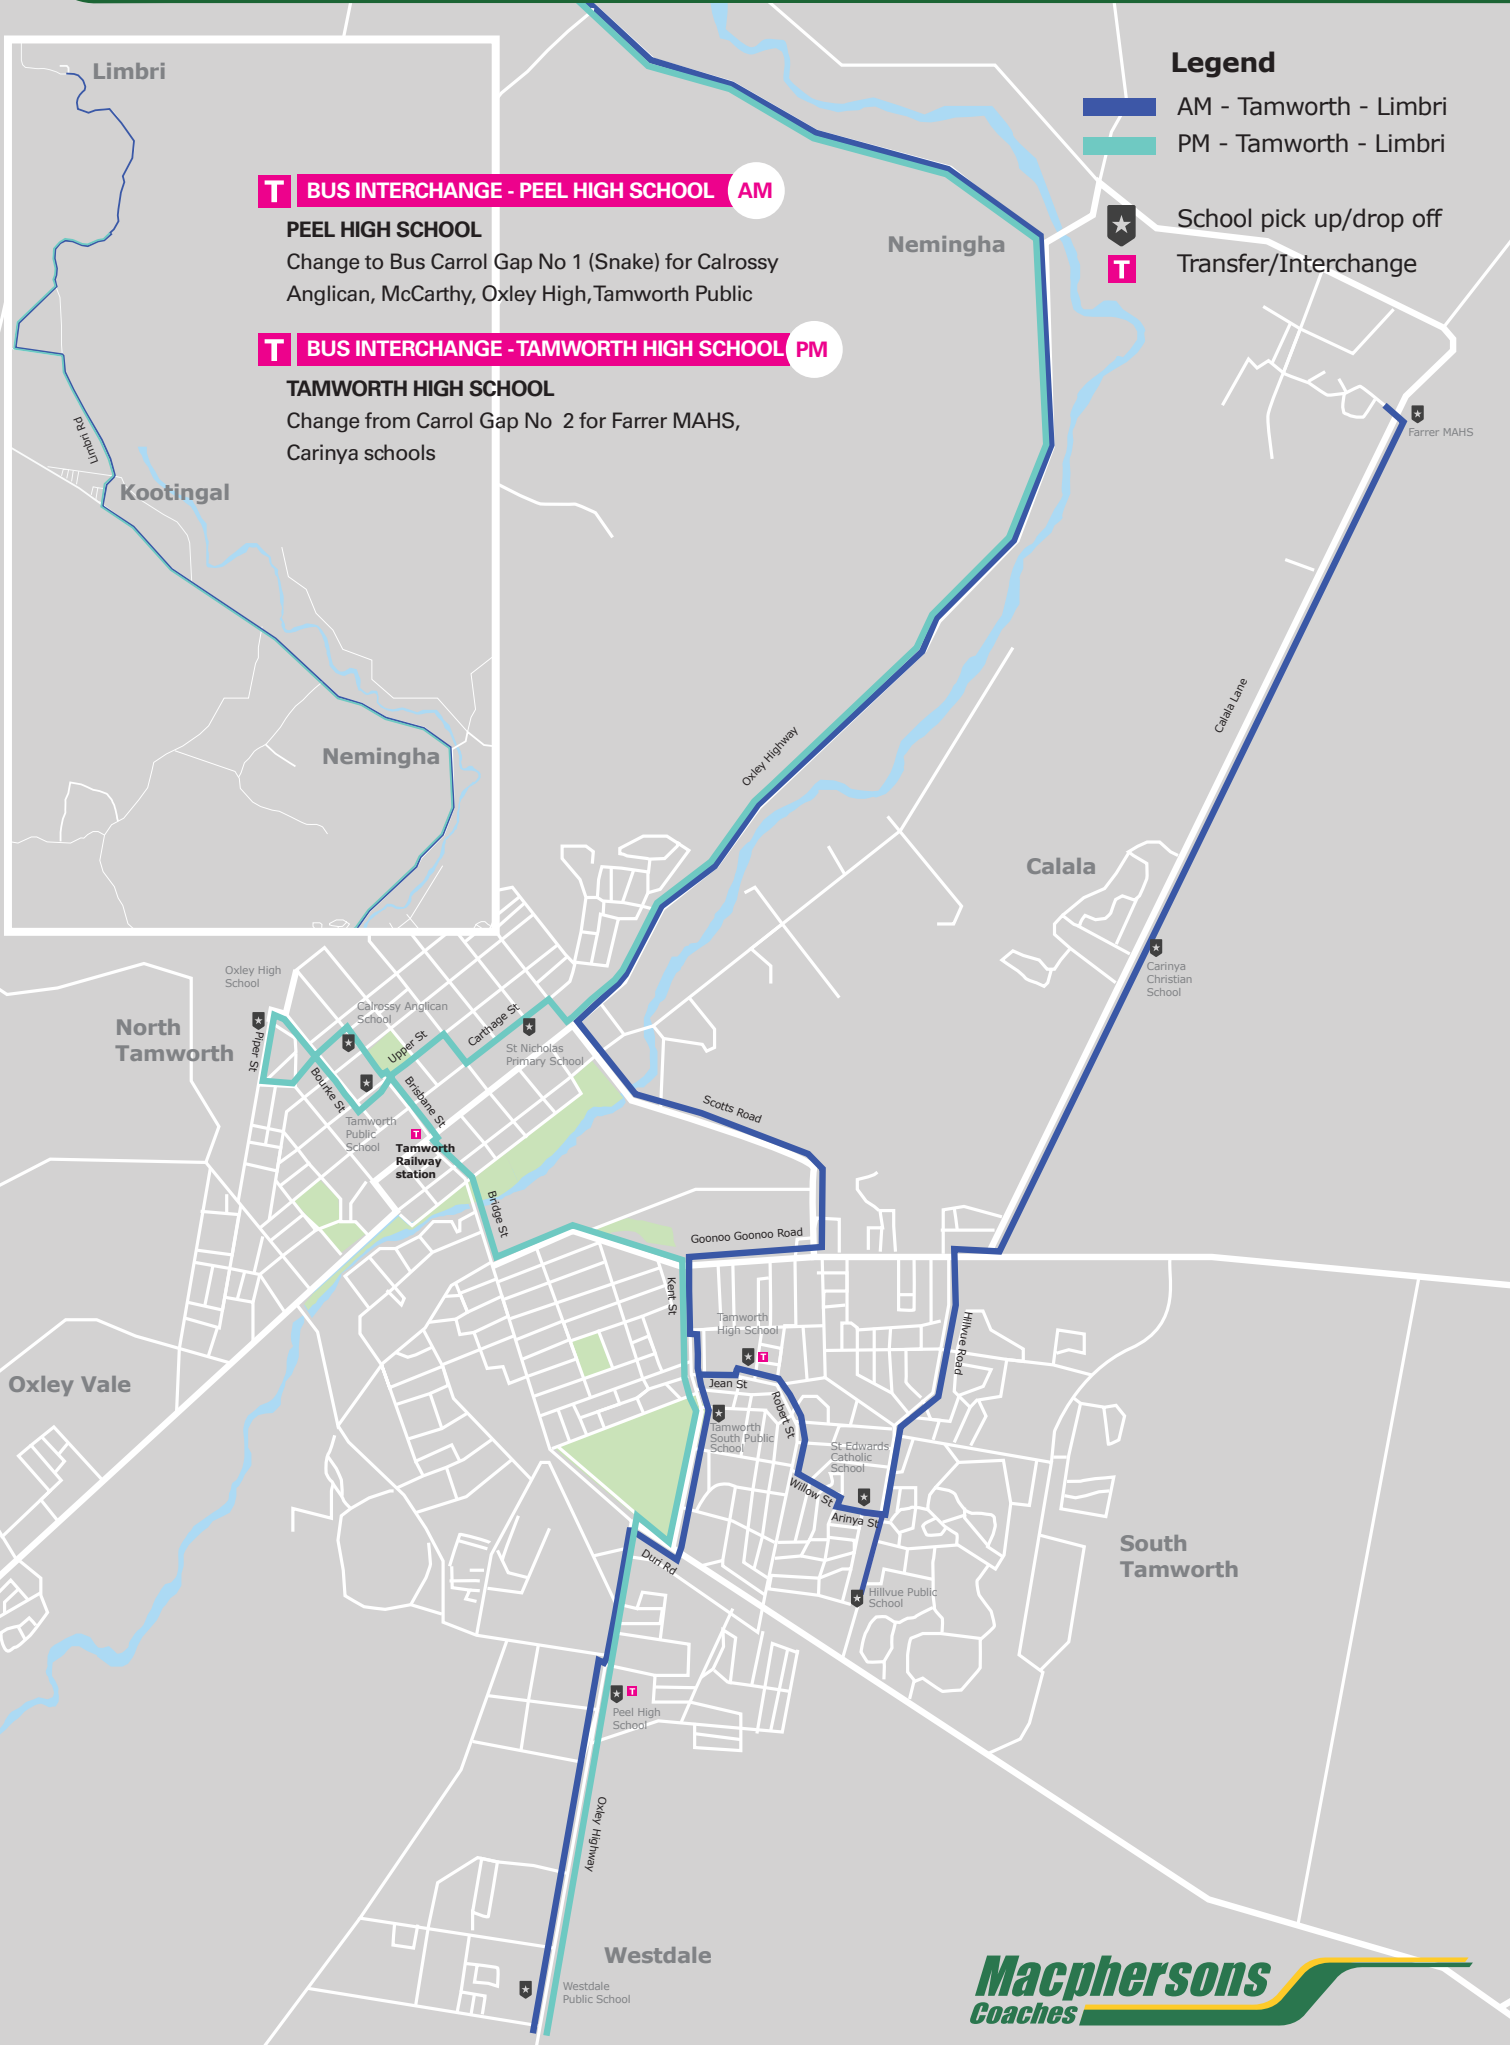

Legend

- █ AM - Tamworth - Limbri
- █ PM - Tamworth - Limbri

School pick up/drop off

Transfer/Interchange

T BUS INTERCHANGE - PEEL HIGH SCHOOL AM

PEEL HIGH SCHOOL

Change to Bus Carrol Gap No 1 (Snake) for Calrossy Anglican, McCarthy, Oxley High, Tamworth Public

T BUS INTERCHANGE - TAMWORTH HIGH SCHOOL PM

TAMWORTH HIGH SCHOOL

Change from Carrol Gap No 2 for Farrer MAHS, Carinya schools

BUS INTERCHANGE - PEEL HIGH SCHOOL

Tamworth -Limbri (Eagle)

- Morning Monday to Friday

Time

7:30	Limbri Village
7:32	Cnr Swamp Oak Creek & Limbri Rds, Limbri
7:36	855 Limbri Rd
7:42	Cnr Limbri & Mulla Creek Rds
7:45	39 Back Limbri Rd , Kootingal
7:46	Cnr Tanglewood & Back Limbri Rd
7:49	Cnr Limbri Rd & Cockburn Estate
7:52	Cnr Garden & Limbri Rd
8:16	PEEL HIGH SCHOOL T Change to Bus Carrol Gap No1 (Snake) for Calrossy Anglican School, McCarthy, Oxley High, Tamworth Public
8:20	TAMWORTH HIGH SCHOOL
8:31	CARINYA CHRISTIAN SCHOOL
8:40	FARRER MAHS
8:50	Hillvue Public School

BUS INTERCHANGE - TAMWORTH HIGH SCHOOL

Tamworth -Limbri (Eagle)

- Afternoon Monday to Friday

Time

15:27	PEEL HIGH SCHOOL
15:35	TAMWORTH HIGH SCHOOL T Change from Carrol Gap No 2 for Farrer, Carinya Schools
15:40	TAMWORTH RAILWAY STATION T
15:46	OXLEY HIGH SCHOOL
15:48	CALROSSY ANGLICAN SCHOOL - Brisbane Street Campus
16:08	Cnr Garden St & Limbri Rd, Kootingal
16:10	Cnr Cockburn & Limbri Rd
16:14	Cnr Tanglewood & Back Limbri Rd
16:15	39 Back Limbri Rd
16:18	Cnr Limbri & Mulla Creek Rd
16:22	855 Limbri Rd, Limbri
16:30	Limbri Village
16:34	Cnr Swamp Oak Creek & Limbri Rd