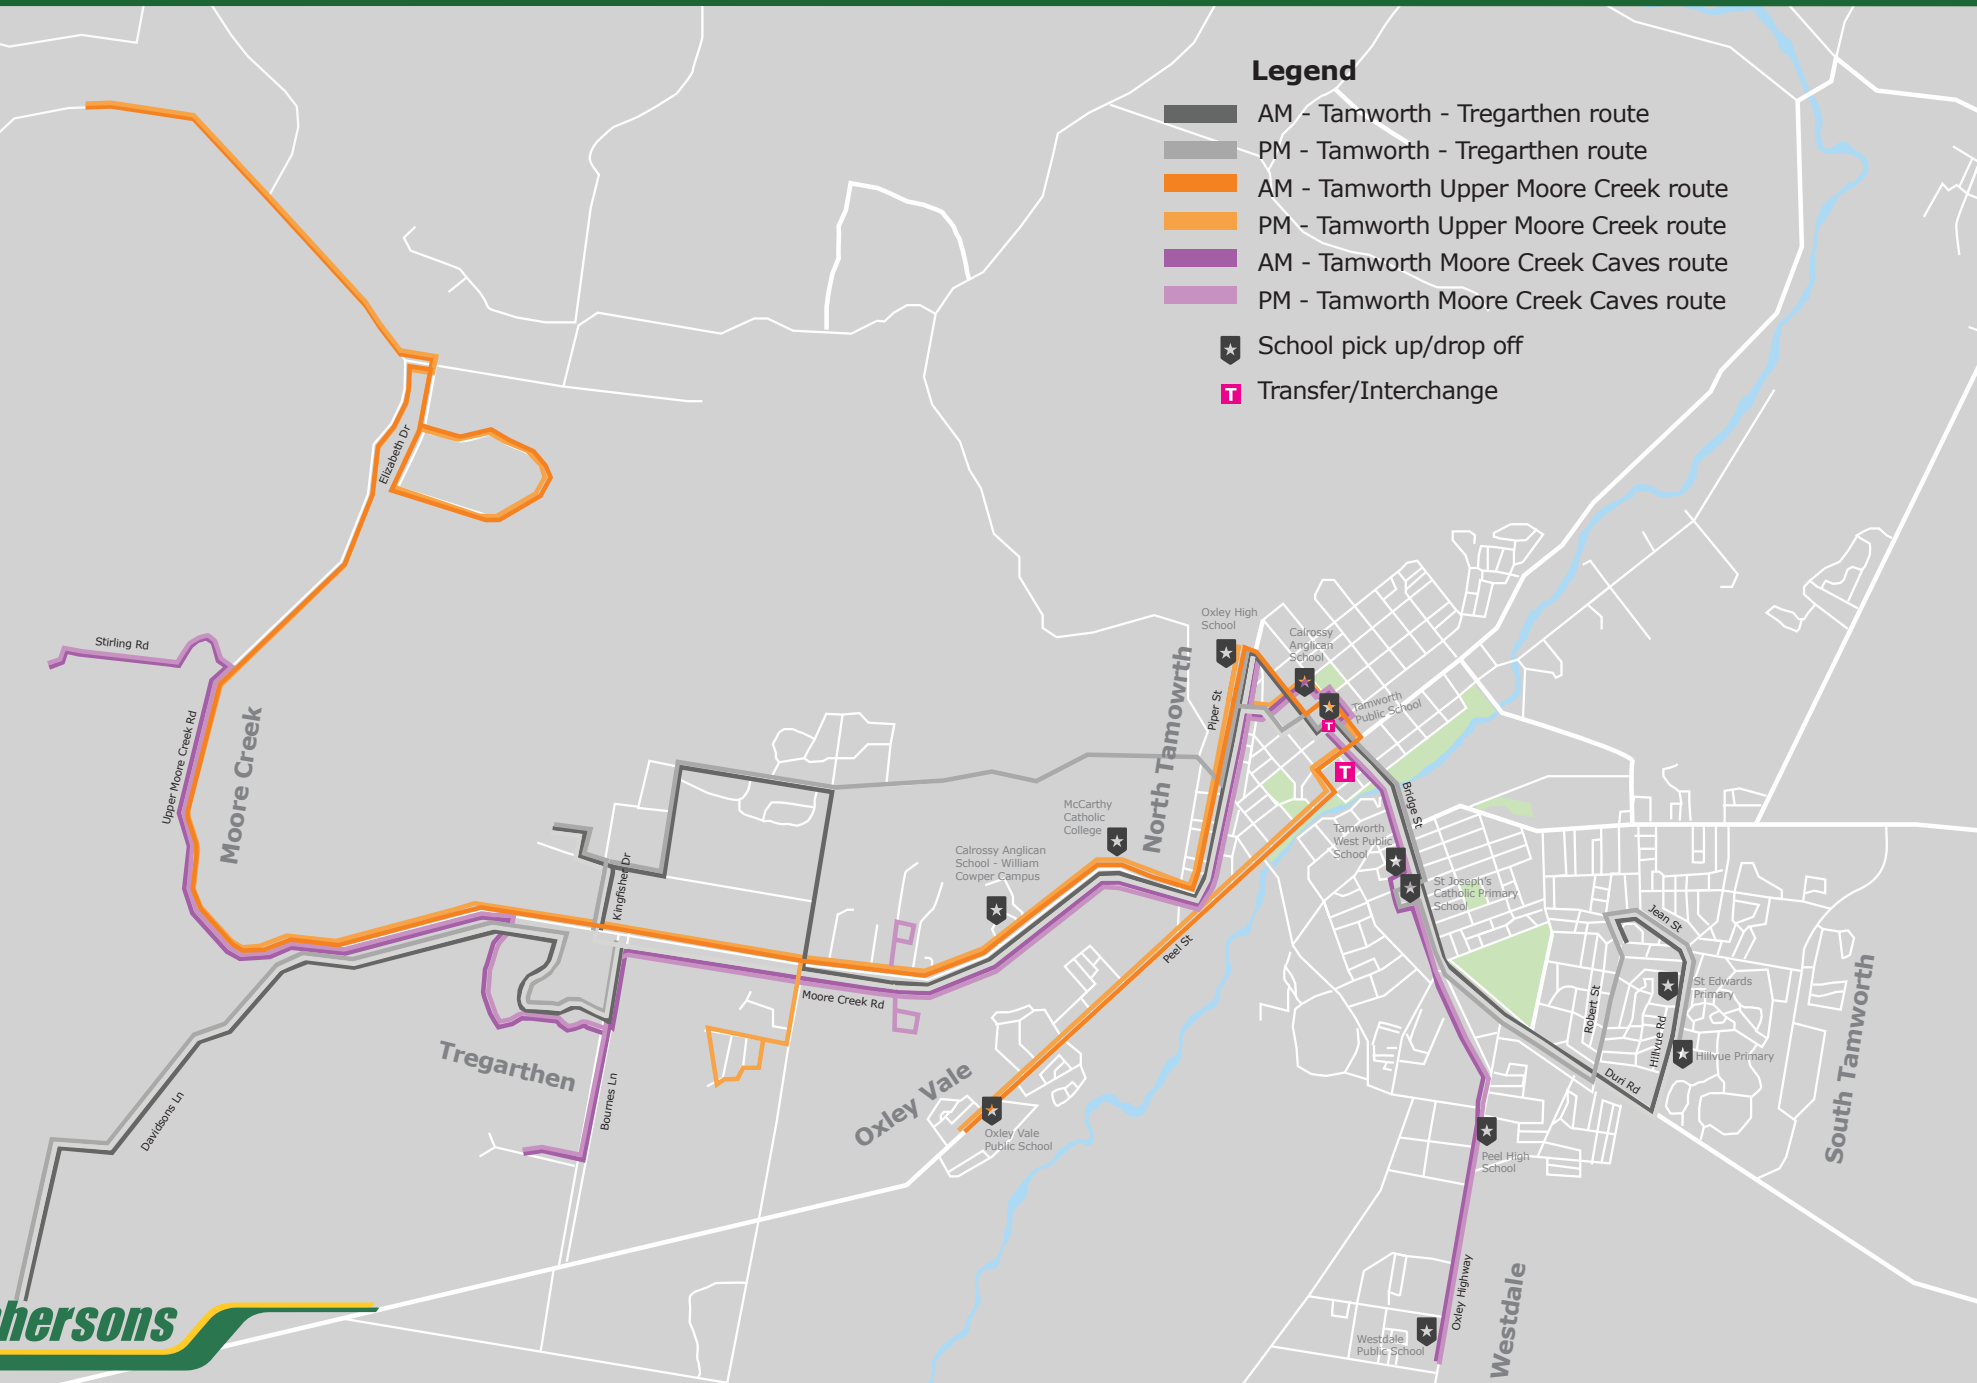

Legend

-  AM - Tamworth - Tregarthen route
-  PM - Tamworth - Tregarthen route
-  AM - Tamworth Upper Moore Creek route
-  PM - Tamworth Upper Moore Creek route
-  AM - Tamworth Moore Creek Caves route
-  PM - Tamworth Moore Creek Caves route
-  School pick up/drop off
-  Transfer/Interchange

All buses depart at 8:30am

**BUS INTERCHANGE - TAMWORTH RAILWAY STATION****Tregarthen (Rat)**

- Afternoon Monday to Friday

Time	
15:10	HILLVUE PUBLIC SCHOOL
15:15	ST EDWARDS PRIMARY
15:17	ST EDWARDS INFANTS
15:34	TAMWORTH RAILWAY STATION INTERCHANGE T
15:42	CALROSSY ANGLICAN SCHOOL - Brisbane St Campus
15:45	TAFE NEW ENGLAND
15:46	OXLEY HIGH SCHOOL
15:54	Forest Road and Bowden's Lane
15:55	Cnr Bowden Lane & Thornbill Rd
15:58	10 Thornbill Rd
16:00	Kingfisher Dr, Moore Creek
16:01	Cnr Kingfisher & Woodswallow Dr
16:01	8 Woodswallow Dr
16:02	End of Woodswallow Dr
16:02	Cnr Thornbill & Honeyeater Dr
16:03	Turn Around Honeyeater
16:06	218 Bourne's Ln
16:07	230 Dunoon Rd
16:09	Mornington Cr
16:10	126 Dunoon Rd
16:11	72 Dunoon Rd
16:16	420 Davidson Ln
16:17	315 Davidsons Ln
16:18	228 Davidsons Ln
16:19	Cnr Pullmans Ln & Davidsons Ln
16:20	32 Davidsons Ln