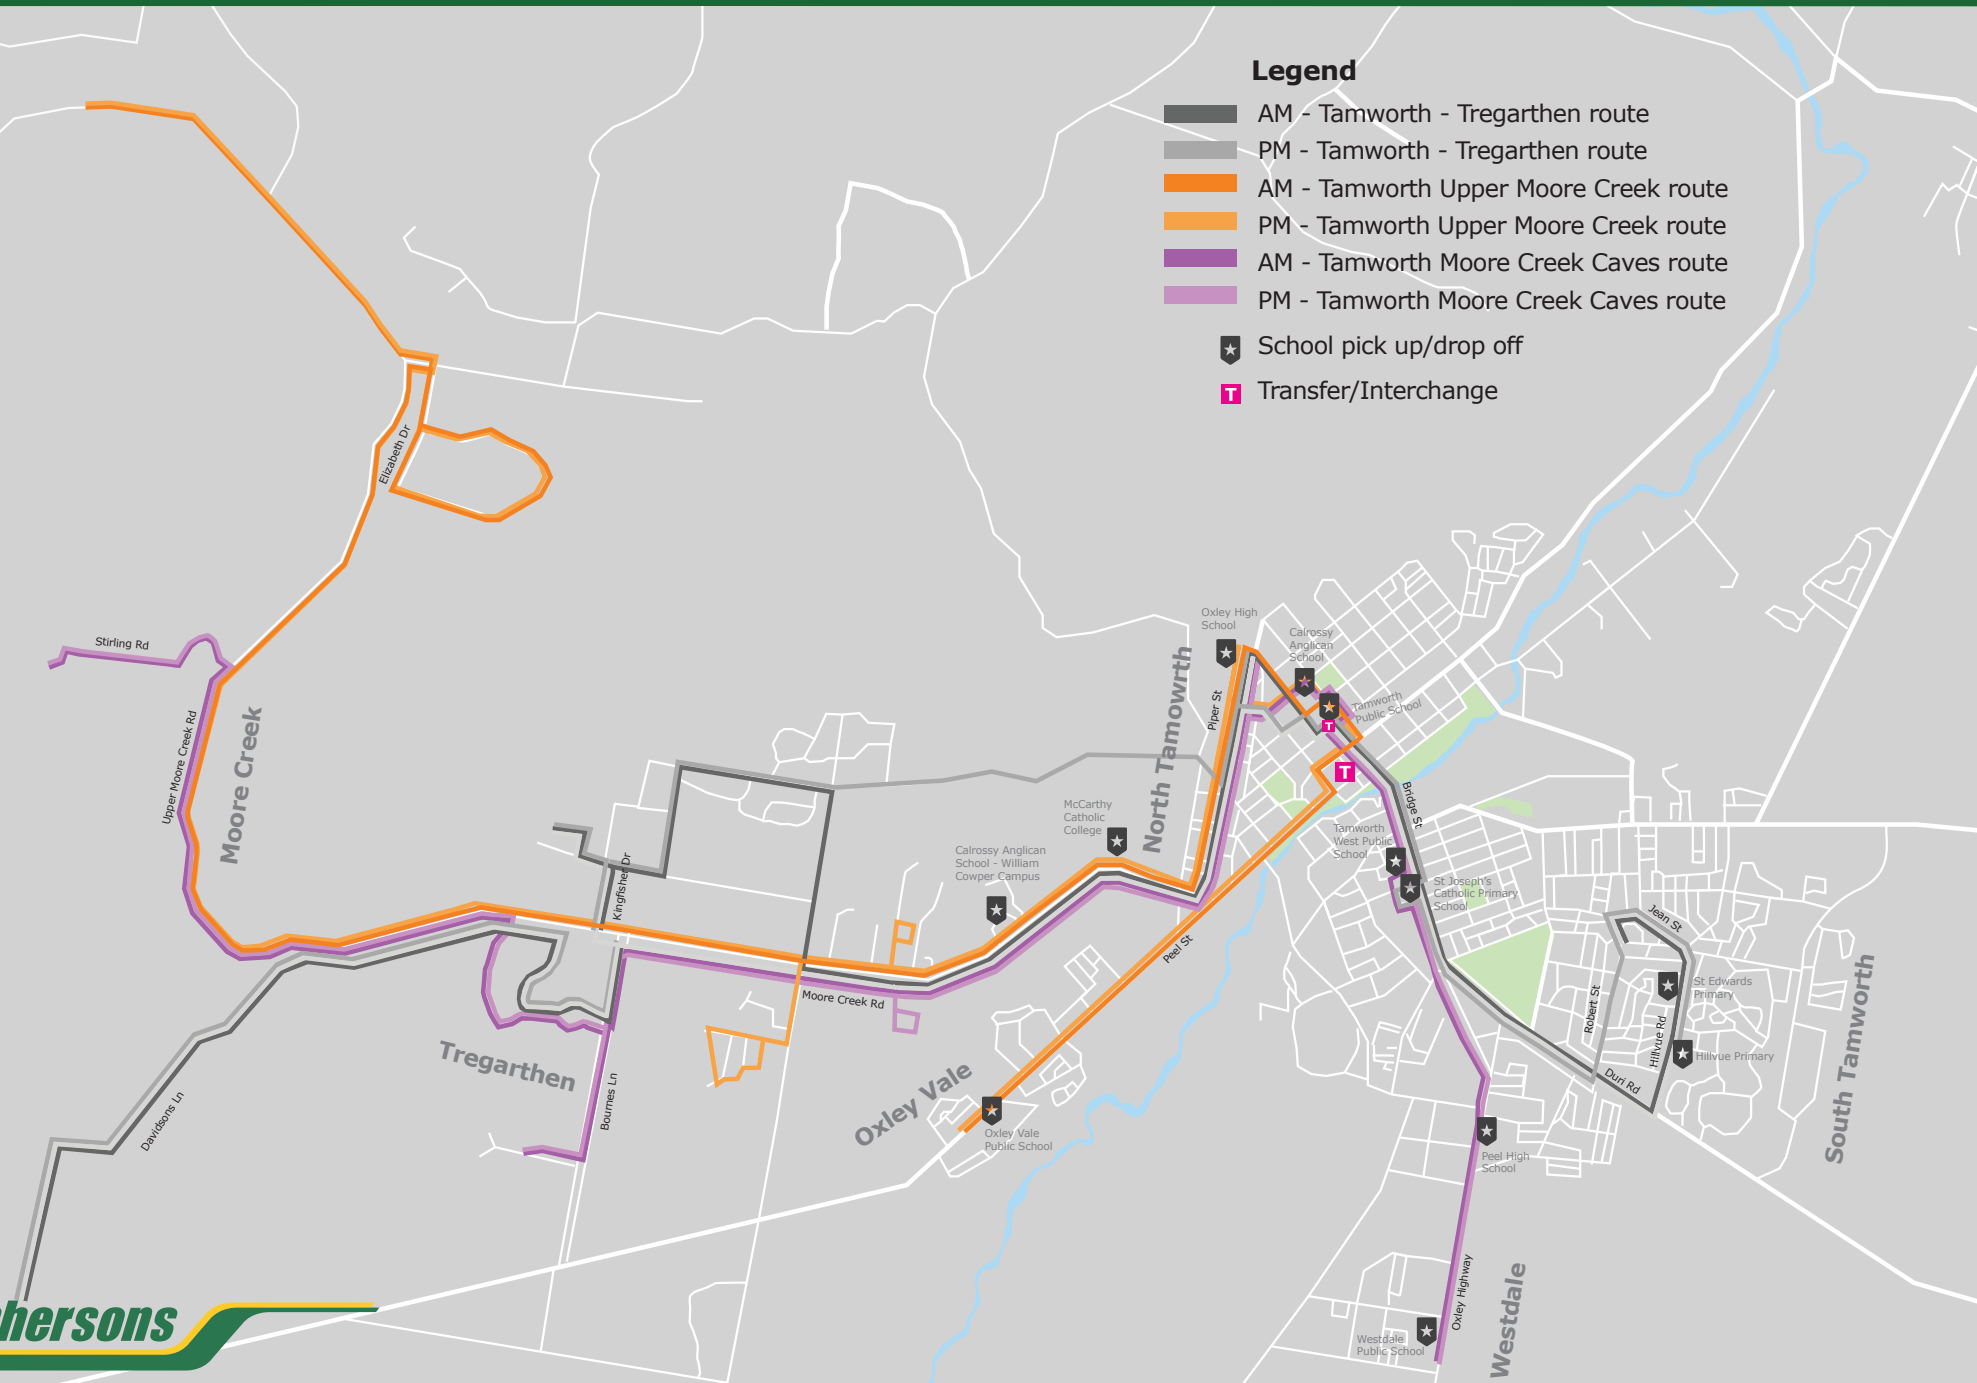

Legend

-  AM - Tamworth - Tregarthen route
-  PM - Tamworth - Tregarthen route
-  AM - Tamworth Upper Moore Creek route
-  PM - Tamworth Upper Moore Creek route
-  AM - Tamworth Moore Creek Caves route
-  PM - Tamworth Moore Creek Caves route
-  School pick up/drop off
-  Transfer/Interchange

BUS INTERCHANGE - TAMWORTH RAILWAY STATION

| | |
|------------------------------|--|
| Tregarthen (Rat) | |
| - Afternoon Monday to Friday | |
| Time | |
| 15:10 | HILLVUE PUBLIC SCHOOL |
| 15:15 | ST EDWARDS PRIMARY |
| 15:17 | ST EDWARDS INFANTS |
| 15:34 | TAMWORTH RAILWAY STATION INTERCHANGE T |
| 15:42 | CALROSSY ANGLICAN SCHOOL - Brisbane St Campus |
| 15:45 | TAFE NEW ENGLAND |
| 15:46 | OXLEY HIGH SCHOOL |
| 15:55 | Crn Bowden Lane & Thornbill Rd |
| 15:58 | 10 Thornbill Rd |
| 16:00 | Kingfisher Dr, Moore Creek |
| 16:01 | Cnr Kingfisher & Woodswallow Dr |
| 16:01 | 8 Woodswallow Dr |
| 16:02 | End of Woodswallow Dr |
| 16:02 | Cnr Thornbill & Honeyeater Dr |
| 16:03 | Turn Around Honeyeater |
| 16:06 | 218 Bournes Ln |
| 16:07 | 230 Dunoon Rd |
| 16:09 | Mornington Cr |
| 16:10 | 126 Dunoon Rd |
| 16:11 | 72 Dunoon Rd |
| 16:16 | 420 Davidson Ln |
| 16:17 | 315 Davidsons Ln |
| 16:18 | 228 Davidsons Ln |
| 16:19 | Cnr Pullmans Ln & Davidsons Ln |
| 16:20 | 32 Davidsons Ln |