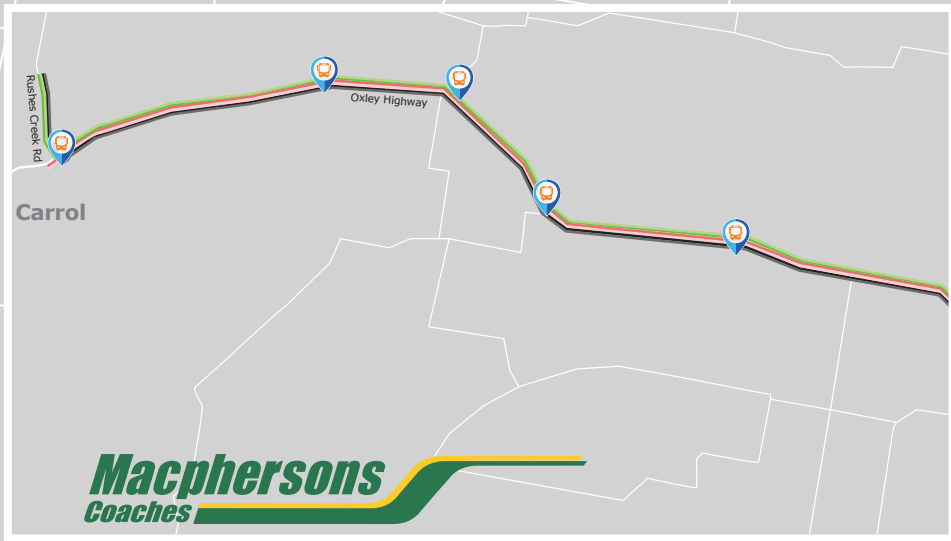

# CARROL GAP - ROUTE 2 (S232) MAP

## ROUTE 2 S232

### Legend

-  AM - Carroll Gap - Tamworth No 2 route
-  PM - Carroll Gap - Tamworth No 2 route

-  School pick up/drop off
-  Transfer/Interchange
-  Bus collection points

Carrol Gap No2 (S232)	
- Morning Monday to Friday	
Time	
7:10	Westdale Public School
7:45	<b>Truck Stop Oxley Highway, Carrol Gap (Gunnedah Passengers Interchange to Hope's Bus Service)</b> <span style="float: right;">T</span>
7:54	Somerton Park Oxley Highway, Somerton
7:59	Somerton Service Station, Oxley Highway
8:01	Somerton Public, Scotland St, Somerton
8:02	Cnr Rokeby & Scotland St, Somerton
8:04	Cnr Babinboon & Oxley Highway, Somerton
8:07	2361 Gunnedah Rd, Bective West
8:08	Bective Reserve Rd, Bective
8:09	Appley Ln & Oxley Highway, Wallamore
8:13	1708 Oxley Highway, Wallamore
8:15	Bymee Ln, Wallamore
8:16	1425 Oxley Highway, Tangaratta
8:17	1361 Oxley Highway, Tangaratta
8:30	ST EDWARD'S INFANTS SCHOOL
8:32	ST EDWARD'S PRIMARY SCHOOL
8:36	CARINYA CHRISTIAN SCHOOL
8:44	FARRER MAHS
8:50	PARRY SCHOOL

Upper Moore Creek (Lobster)	
Oxley Vale Public	arrives at 15:28pm

Moore Creek Caves (Cheetah)	
Westdale	arrives at 15:22pm
Peel High School	arrives at 15:25pm
Tamworth West Public	arrives at 15:35pm

Tamworth Buslines	
Farrer MAHS	arrives at 15:18pm