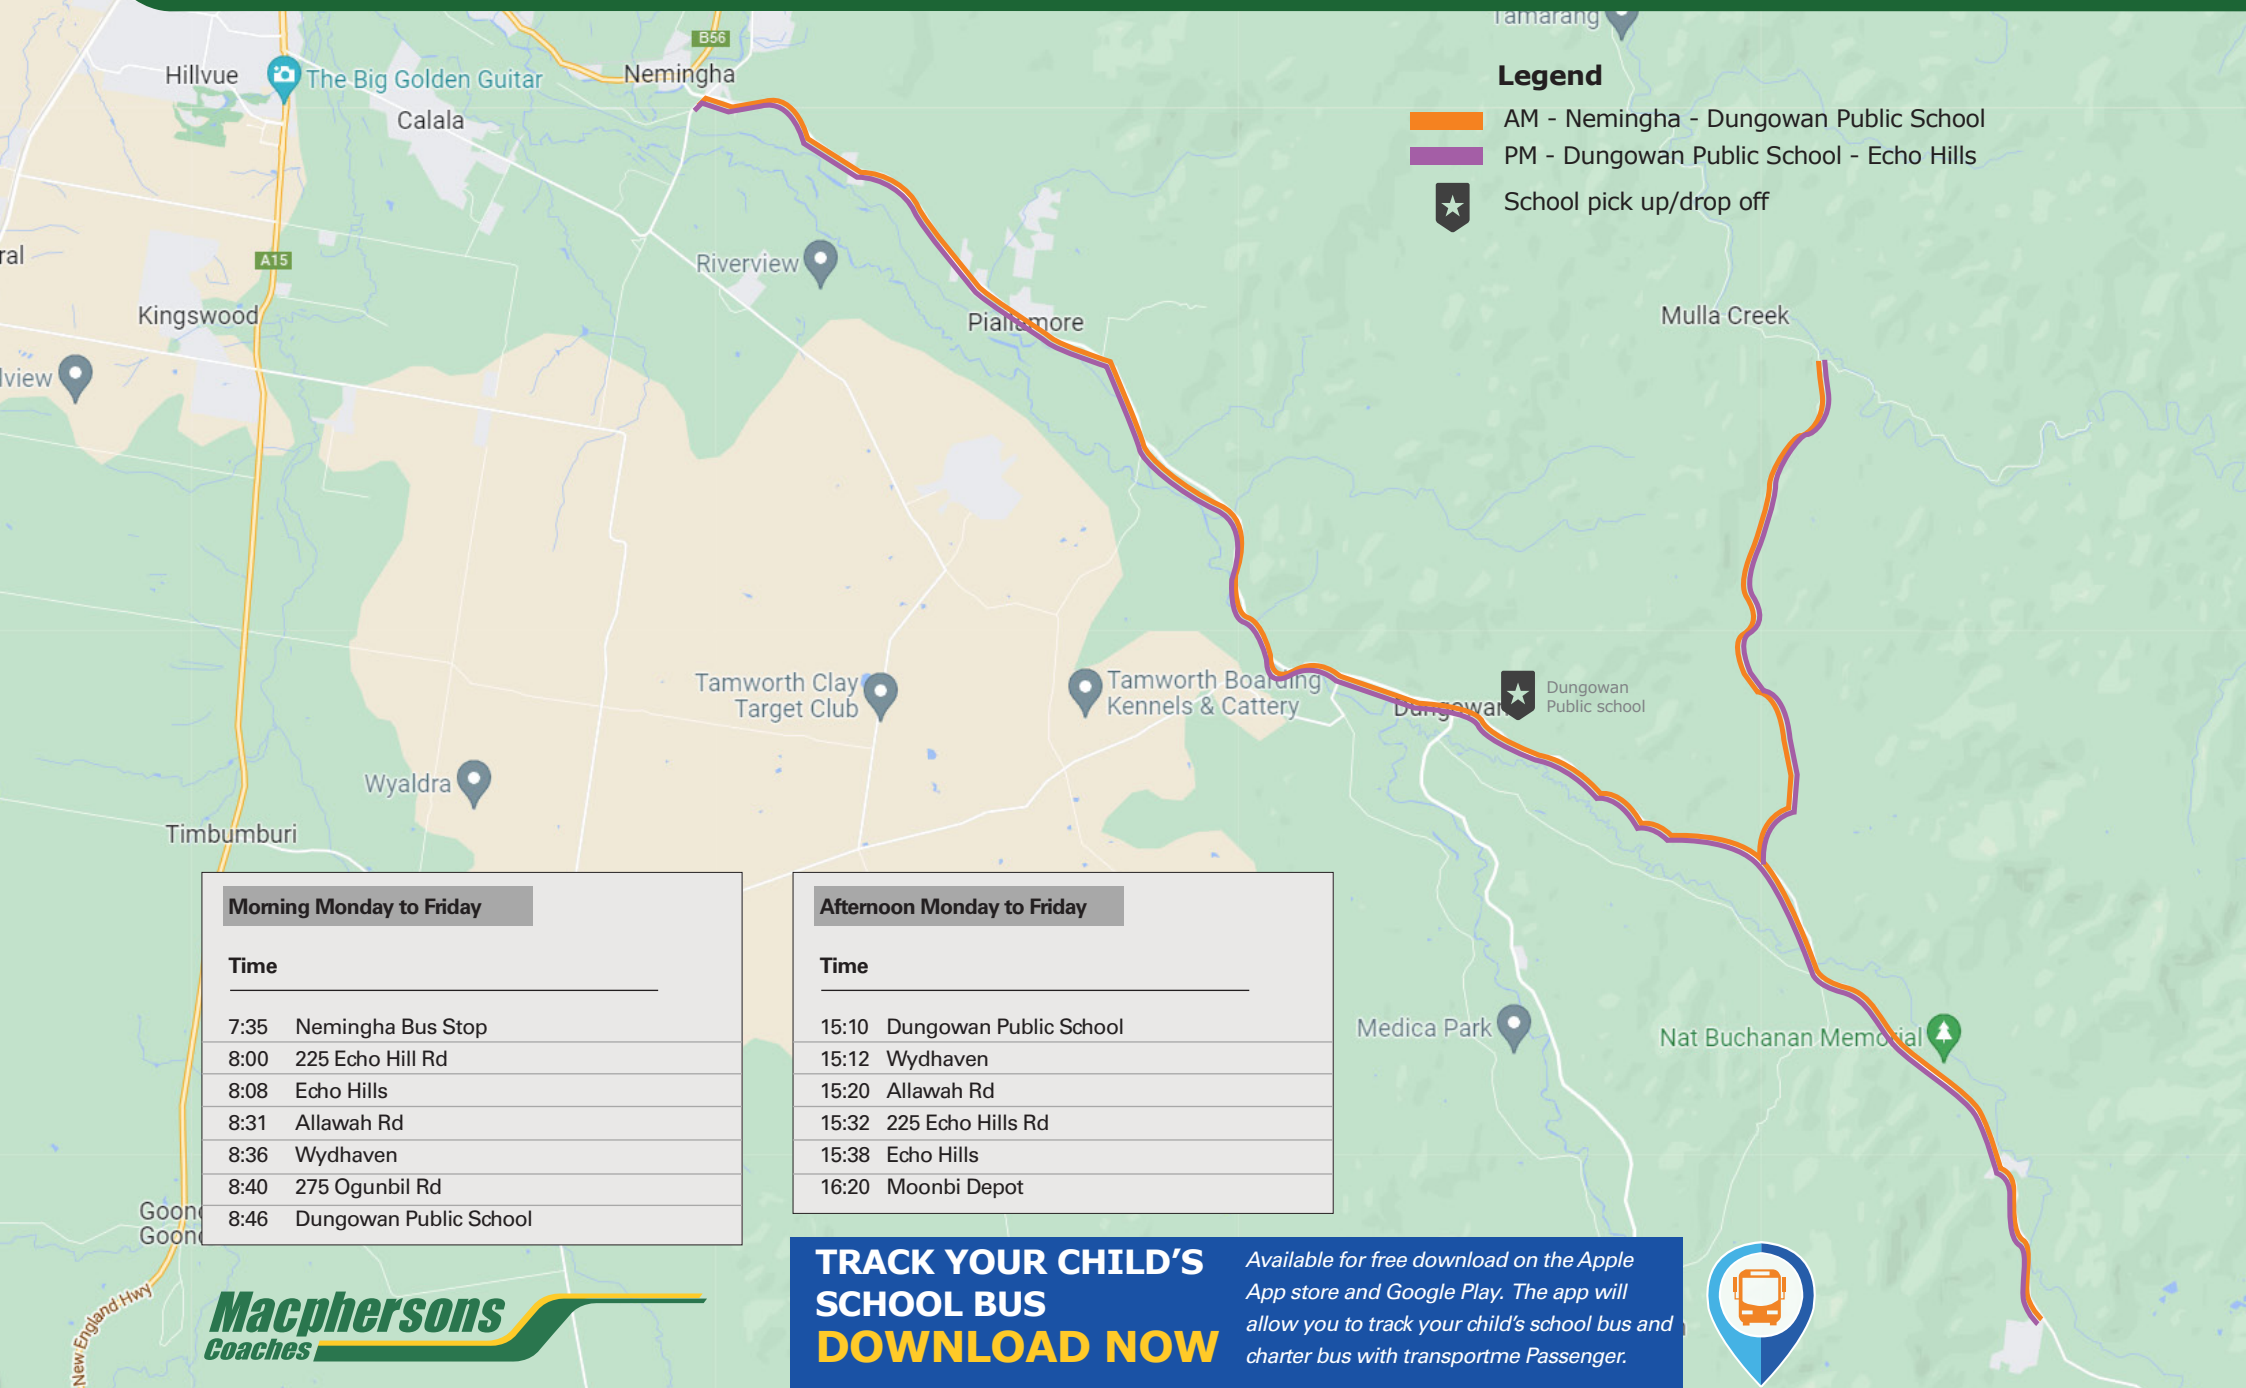

ECHO HILLS DUNGOWAN TO OGUNBIL MAP

Legend

- AM - Nemingha - Dungowan Public School
- PM - Dungowan Public School - Echo Hills
-  School pick up/drop off

Morning Monday to Friday

Time

7:35	Nemingha Bus Stop
8:00	225 Echo Hill Rd
8:08	Echo Hills
8:31	Allawah Rd
8:36	Wydhaven
8:40	275 Ogunbil Rd
8:46	Dungowan Public School

Afternoon Monday to Friday

Time

15:10	Dungowan Public School
15:12	Wydhaven
15:20	Allawah Rd
15:32	225 Echo Hills Rd
15:38	Echo Hills
16:20	Moonbi Depot

**TRACK YOUR CHILD'S
SCHOOL BUS
DOWNLOAD NOW**

Available for free download on the Apple App store and Google Play. The app will allow you to track your child's school bus and charter bus with transportme Passenger.