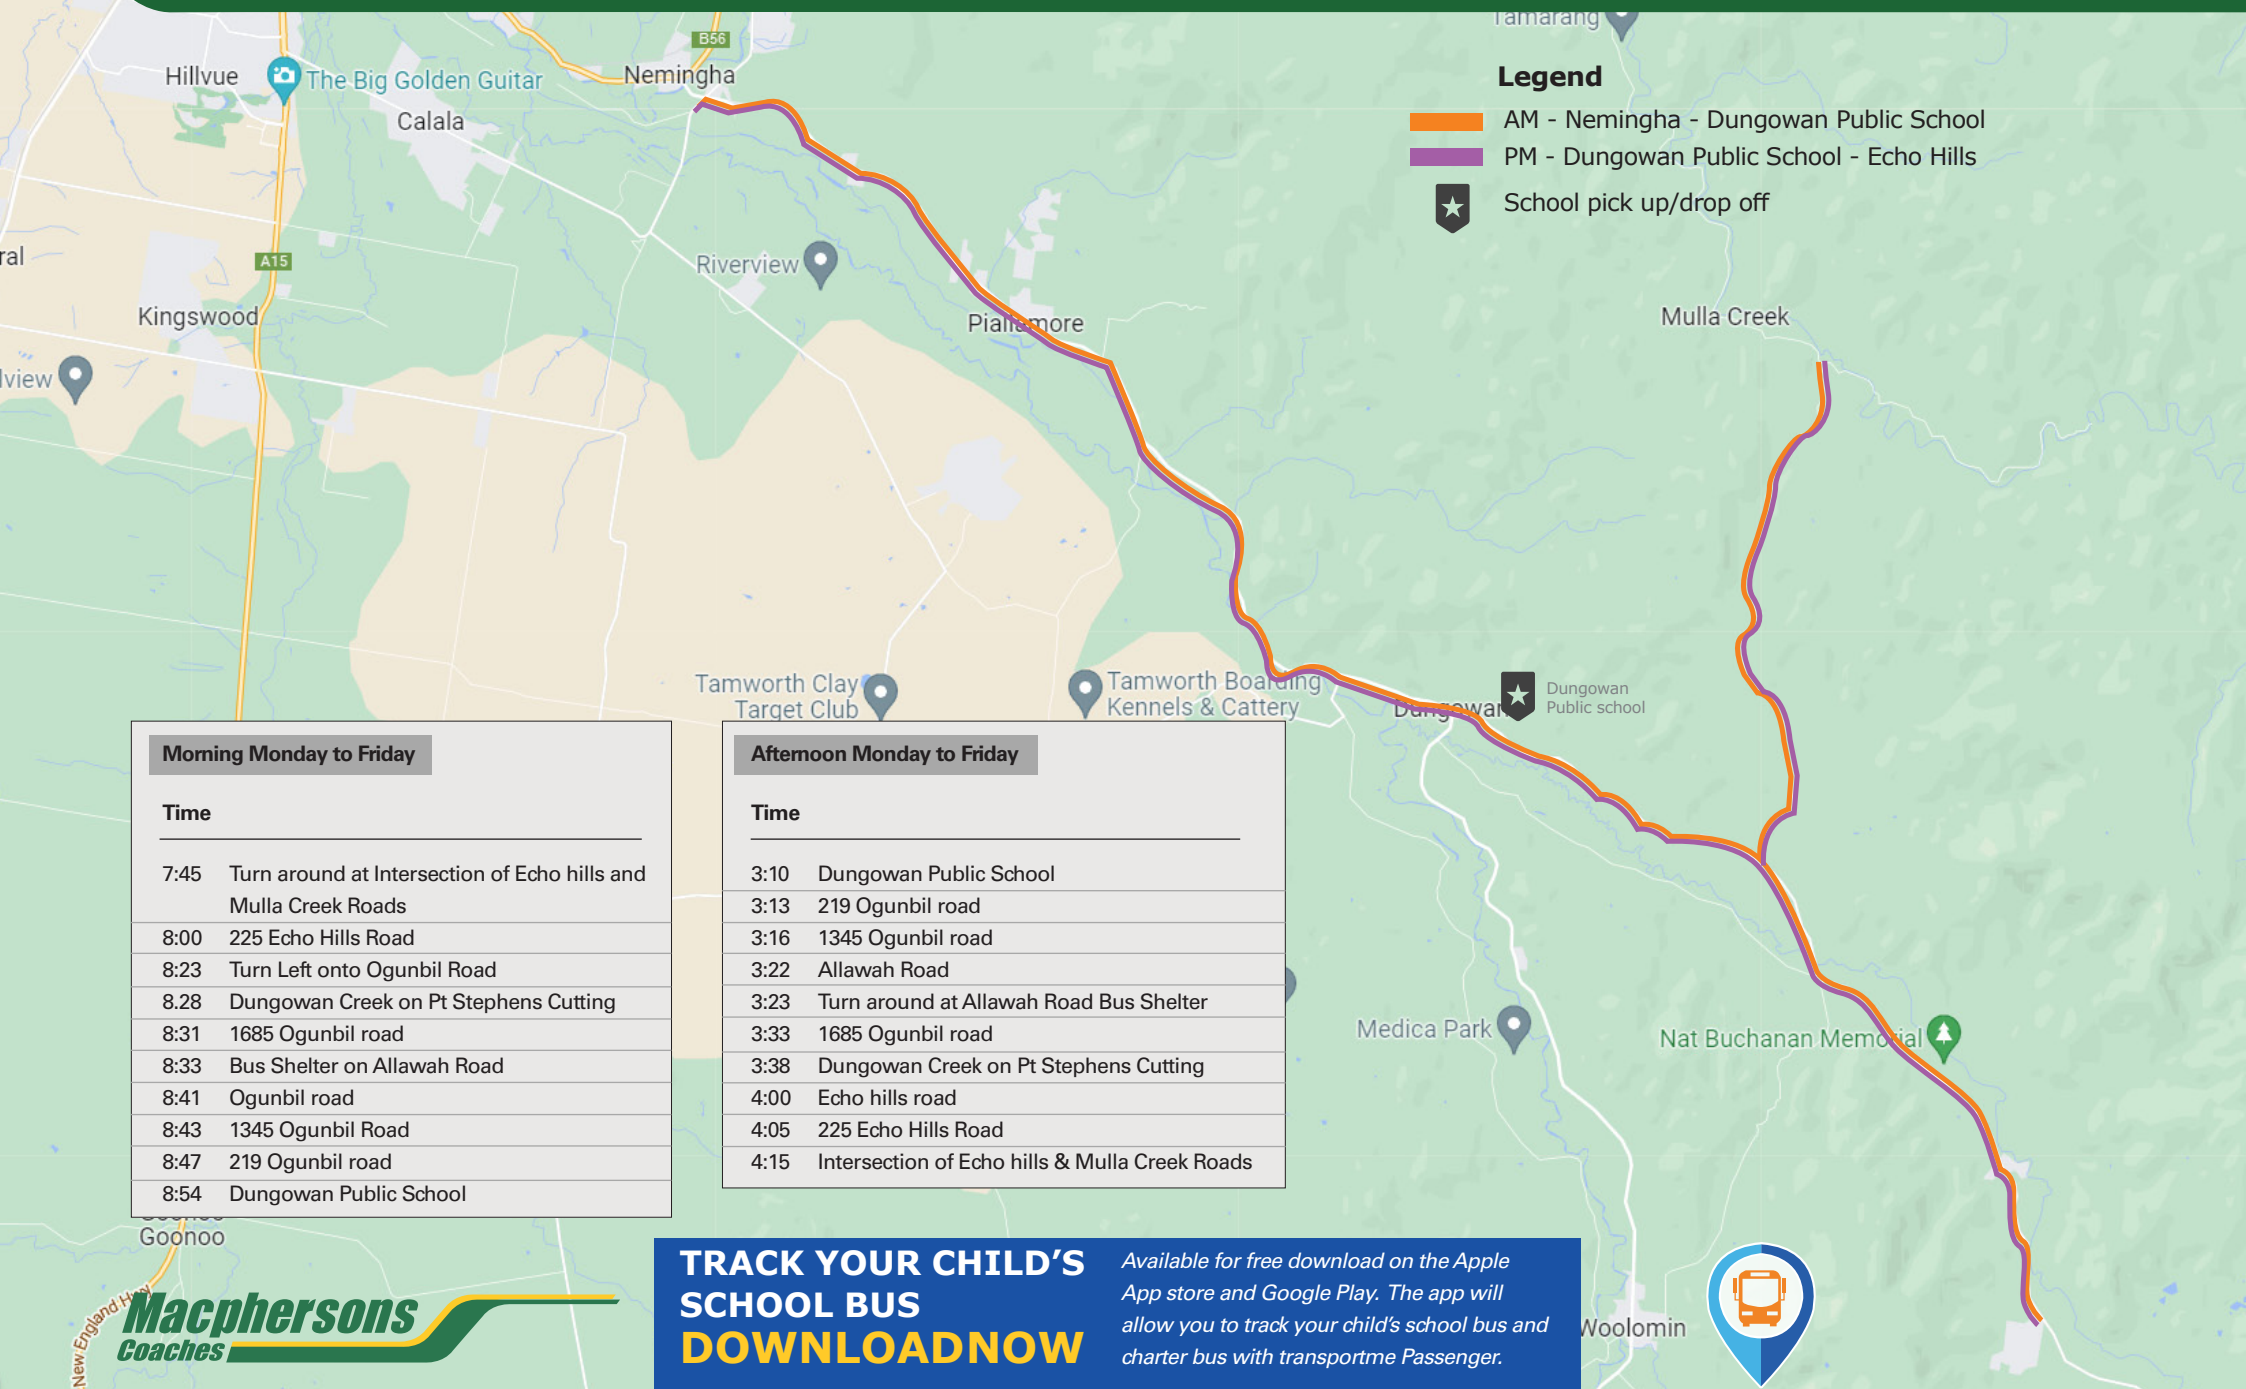

# ECHO HILLS DUNGOWAN TO OGUNBIL MAP

### Legend

- AM - Nemingha - Dungowan Public School
- PM - Dungowan Public School - Echo Hills
- School pick up/drop off

#### Time

7:45	Turn around at Intersection of Echo hills and Mulla Creek Roads
8:00	225 Echo Hills Road
8:23	Turn Left onto Ogunbil Road
8:28	Dungowan Creek on Pt Stephens Cutting
8:31	1685 Ogunbil road
8:33	Bus Shelter on Allawah Road
8:41	Ogunbil road
8:43	1345 Ogunbil Road
8:47	219 Ogunbil road
8:54	Dungowan Public School

#### Time

3:10	Dungowan Public School
3:13	219 Ogunbil road
3:16	1345 Ogunbil road
3:22	Allawah Road
3:23	Turn around at Allawah Road Bus Shelter
3:33	1685 Ogunbil road
3:38	Dungowan Creek on Pt Stephens Cutting
4:00	Echo hills road
4:05	225 Echo Hills Road
4:15	Intersection of Echo hills & Mulla Creek Roads