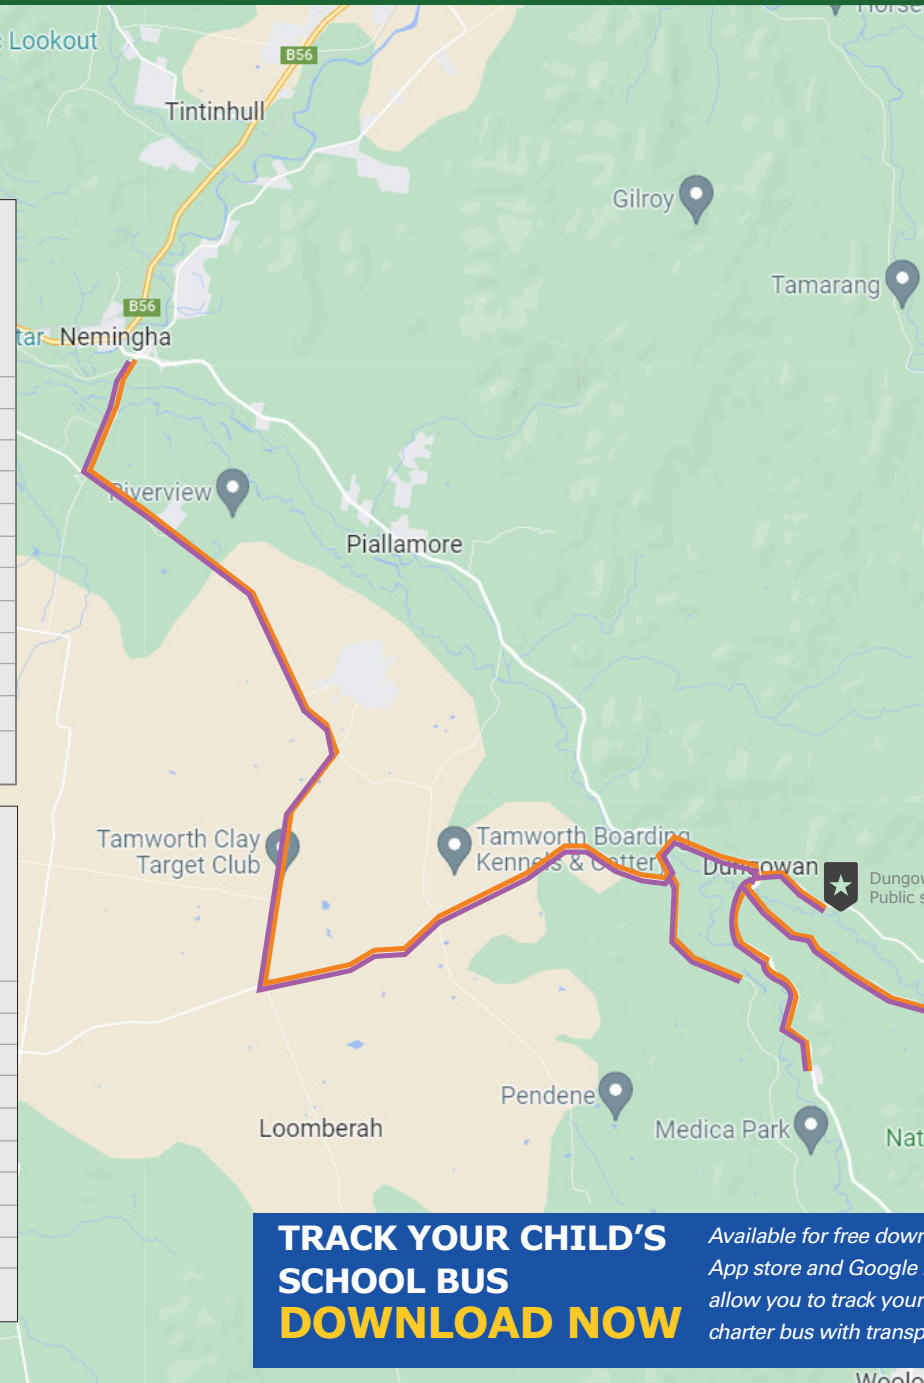

MEDICA TO DUNGOWAN PUBLIC SCHOOL MAP

BUS ROUTES

Legend

- AM - Nemingha - Dungowan Public School
- PM - Dungowan Public School - Nemingha
- School pick up/drop off

Morning Monday to Friday

Time

7:48	Nemingha Bus Stop
7:52	Loomberah Rd Pickup
8:00	Loomberah Hall
8:05	Dungowan Duri Rd
8:16	294 Back Woolomin Rd
8:22	Dungowan Pub
8:25	Nundle Rd
8:32	294 Dungowan Creek Rd
8:36	1910 Nundle Rd
8:44	Chook Farm Nundle Rd
8:55	19 Ogunbil Rd
8:52	275 Ogunbil Rd
8:58	Dungowan Public School

Afternoon Monday to Friday

Time

15:10	Dungowan Public School
15:12	275 Ogunbil Rd
15:15	19 Ogunbil Rd
15:16	1910 Nundle Rd
15:18	Chook Farm Nundle Rd
15:21	Dungowan Pub
15:26	294 Back Woolomin Rd
15:35	Dungowan Duri Rd
15:40	Loomberah Hall
15:50	Loomberah Rd Pickup
16:00	Nemingha Bus Stop

TRACK YOUR CHILD'S SCHOOL BUS
DOWNLOAD NOW

Available for free download on the Apple App store and Google Play. The app will allow you to track your child's school bus and charter bus with transportme Passenger.