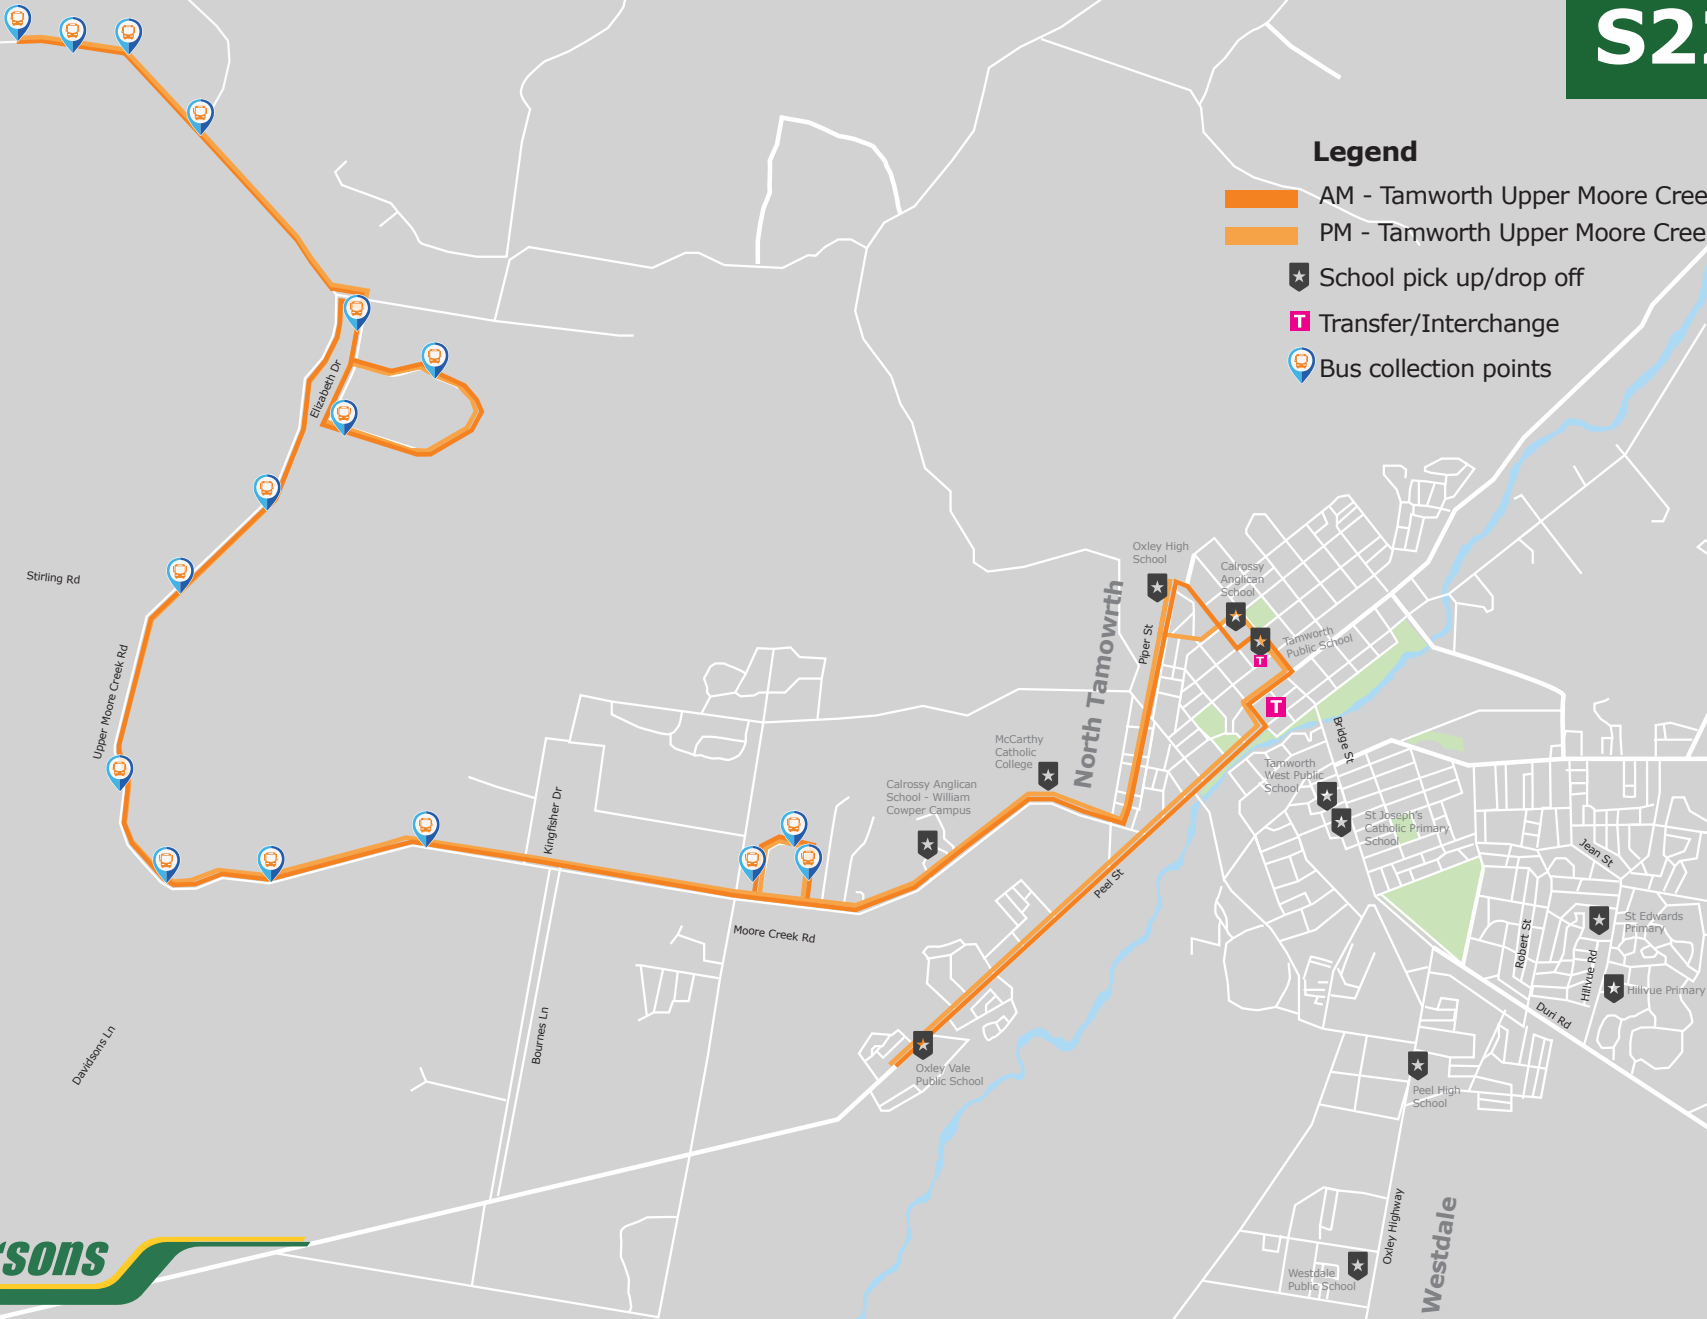

S222

Legend

-  AM - Tamworth Upper Moore Creek S222 route
-  PM - Tamworth Upper Moore Creek S222 route
-  School pick up/drop off
-  Transfer/Interchange
-  Bus collection points

BUS INTERCHANGE - TAMWORTH PUBLIC SCHOOL

Upper Moore Creek S222 (Lobster)

- Morning Monday to Friday

Time

7:40	Turn around Dorothy Vale Upper Moore Creek Rd, Upper Moore Creek
7:42	2031 Upper Moore Creek Rd
7:43	1971 Upper Moore Creek Rd
7:44	1913 Upper Moore Creek Rd
7:46	Cnr Loi Lane & Upper Moore Creek Rd
7:47	Waters Park Dr
7:50	Cnr Moonbi Gap Rd & Upper Moore Creek
7:53	Cnr Daruka & Elizabeth Dr, Daruka
7:55	88 Elizabeth Dr
7:56	Cnr Elizabeth & Catherine Way
7:58	211 Catherine Way
8:00	31 Catherine Way
8:01	Moore Creek & Daruka Rd
8:02	1731 Upper Moore Creek Rd
8:03	1564 Upper Moore Creek Rd
8:04	1116 Upper Moore Creek
8:06	Heritage Close, Moore Creek
8:07	Cnr Rosewood & Moore Creek Rd
8:08	709 Moore Creek Rd
8:09	693 Moore Creek Rd
8:10	607 Moore Creek Rd
8:11	575 Moore Creek Rd (Kingfisher Dr)
8:13	14 Idyllic St
8:14	109 Evesham Crt
8:15	Grand Meadow Dr & Moore Creek Rd (bus shelter)
8:16	CALROSSY ANGLICAN SCHOOL - William Cowper Campus
8:18	McCARTHY CATHOLIC COLLEGE
8:22	OXLEY HIGH SCHOOL
8:23	CALROSSY ANGLICAN SCHOOL - Brisbane Street Campus
8:28	TAMWORTH PUBLIC SCHOOL

Upper Moore Creek (Lobster)
 Oxley Vale Public *arrives at 8:50am*

Moore Creek Caves (Cheetah)
 Tamworth West Public School *arrives at 8:35am*
 Peel High School *arrives at 8:45am*

Tamworth Buslines
 Farrer MAHS *arrives at 8:45am*

Upper Moore Creek (Lobster)
 Oxley Vale Public *arrives at 15:28pm*

Moore Creek Caves (Cheetah)
 Westdale *arrives at 15:22pm*
 Peel High School *arrives at 15:25pm*
 Tamworth West Public *arrives at 15:35pm*