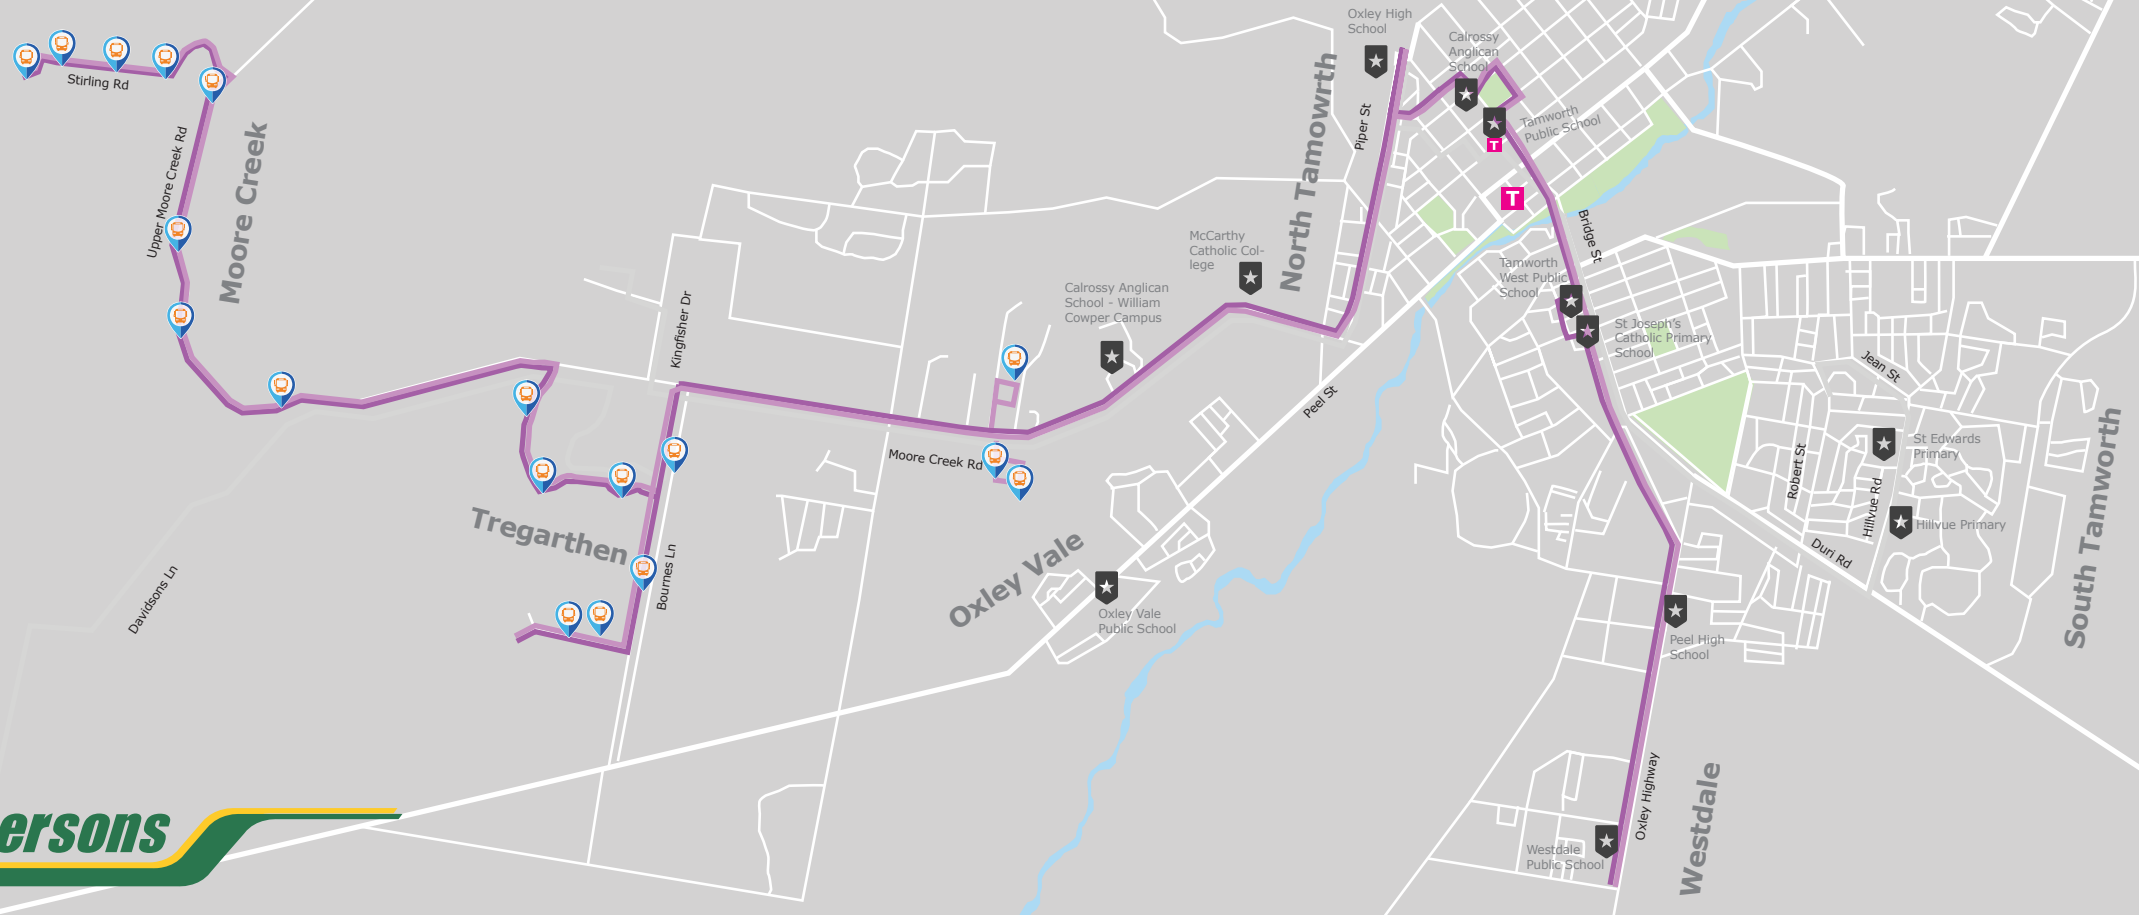

S224

Legend

-  AM - Tamworth Moore Creek Caves S224 route
-  PM - Tamworth Moore Creek Caves S224 route

-  School pick up/drop off
-  Transfer/Interchange
-  Bus collection points

BUS INTERCHANGE - TAMWORTH PUBLIC SCHOOL
Moore Creek Caves S224 (Cheetah)

Upper Moore Creek (Lobster)	
Oxley Vale Public	arrives at 8:50am

Moore Creek Caves (Cheetah)	
Tamworth West Public School	arrives at 8:35am
Peel High School	arrives at 8:45am

Tamworth Buslines	
Farrer MAHS	arrives at 8:45am

Bus 2 (Rhino)	
Carinya	arrives at 8:42am

All buses depart at 8:30am

BUS INTERCHANGE - TAMWORTH RAILWAY STATION
Moore Creek Caves S224 (Cheetah)

- Afternoon Monday to Friday

Time

15:19	WESTDALE PUBLIC SCHOOL
15:28	PEEL HIGH SCHOOL
15:32	TAMWORTH WEST PUBLIC SCHOOL
15:40	TAMWORTH RAILWAY STATION T
15:42	CALROSSY ANGLICAN SCHOOL
15:46	OXLEY HIGH SCHOOL
15:52	13 Verdelho Dr
15:53	Cnr Semillon & Verdelho Dr
15:55	Cr Semillon & Riesling Dr
15:57	Faringdon St Park
15:58	194 Bournes Lane
16:00	364 Bournes Ln
16:01	66 Meadowbank Dr
16:03	23 Meadowbank Dr
16:04	Cnr The Albens & Bourne's Ln
16:04	Cnr The Albens & Austral Dr
16:05	Mornington & Dunoon Rd
16:07	Fiona & Tregarthen Rd
16:08	116 Tregarthen Rd
16:09	98 Tregarthen Rd
16:10	Cary Pl
16:12	Davidsons Ln Bus Shelter
16:14	913 Moore Creek Rd
16:15	991 Moore Creek Rd
16:15	1042 Moore Creek Rd
16:17	34 Sterling Rd, Sterling
16:18	108 Sterling Rd
16:19	220 Sterling Rd
16:20	270 Sterling Rd
16:22	Nicole Place

Upper Moore Creek (Lobster)	
Oxley Vale Public	arrives at 15:28pm

Moore Creek Caves (Cheetah)	
Westdale	arrives at 15:22pm
Peel High School	arrives at 15:25pm
Tamworth West Public	arrives at 15:35pm

Tamworth Buslines	
Farrer MAHS	arrives at 15:18pm