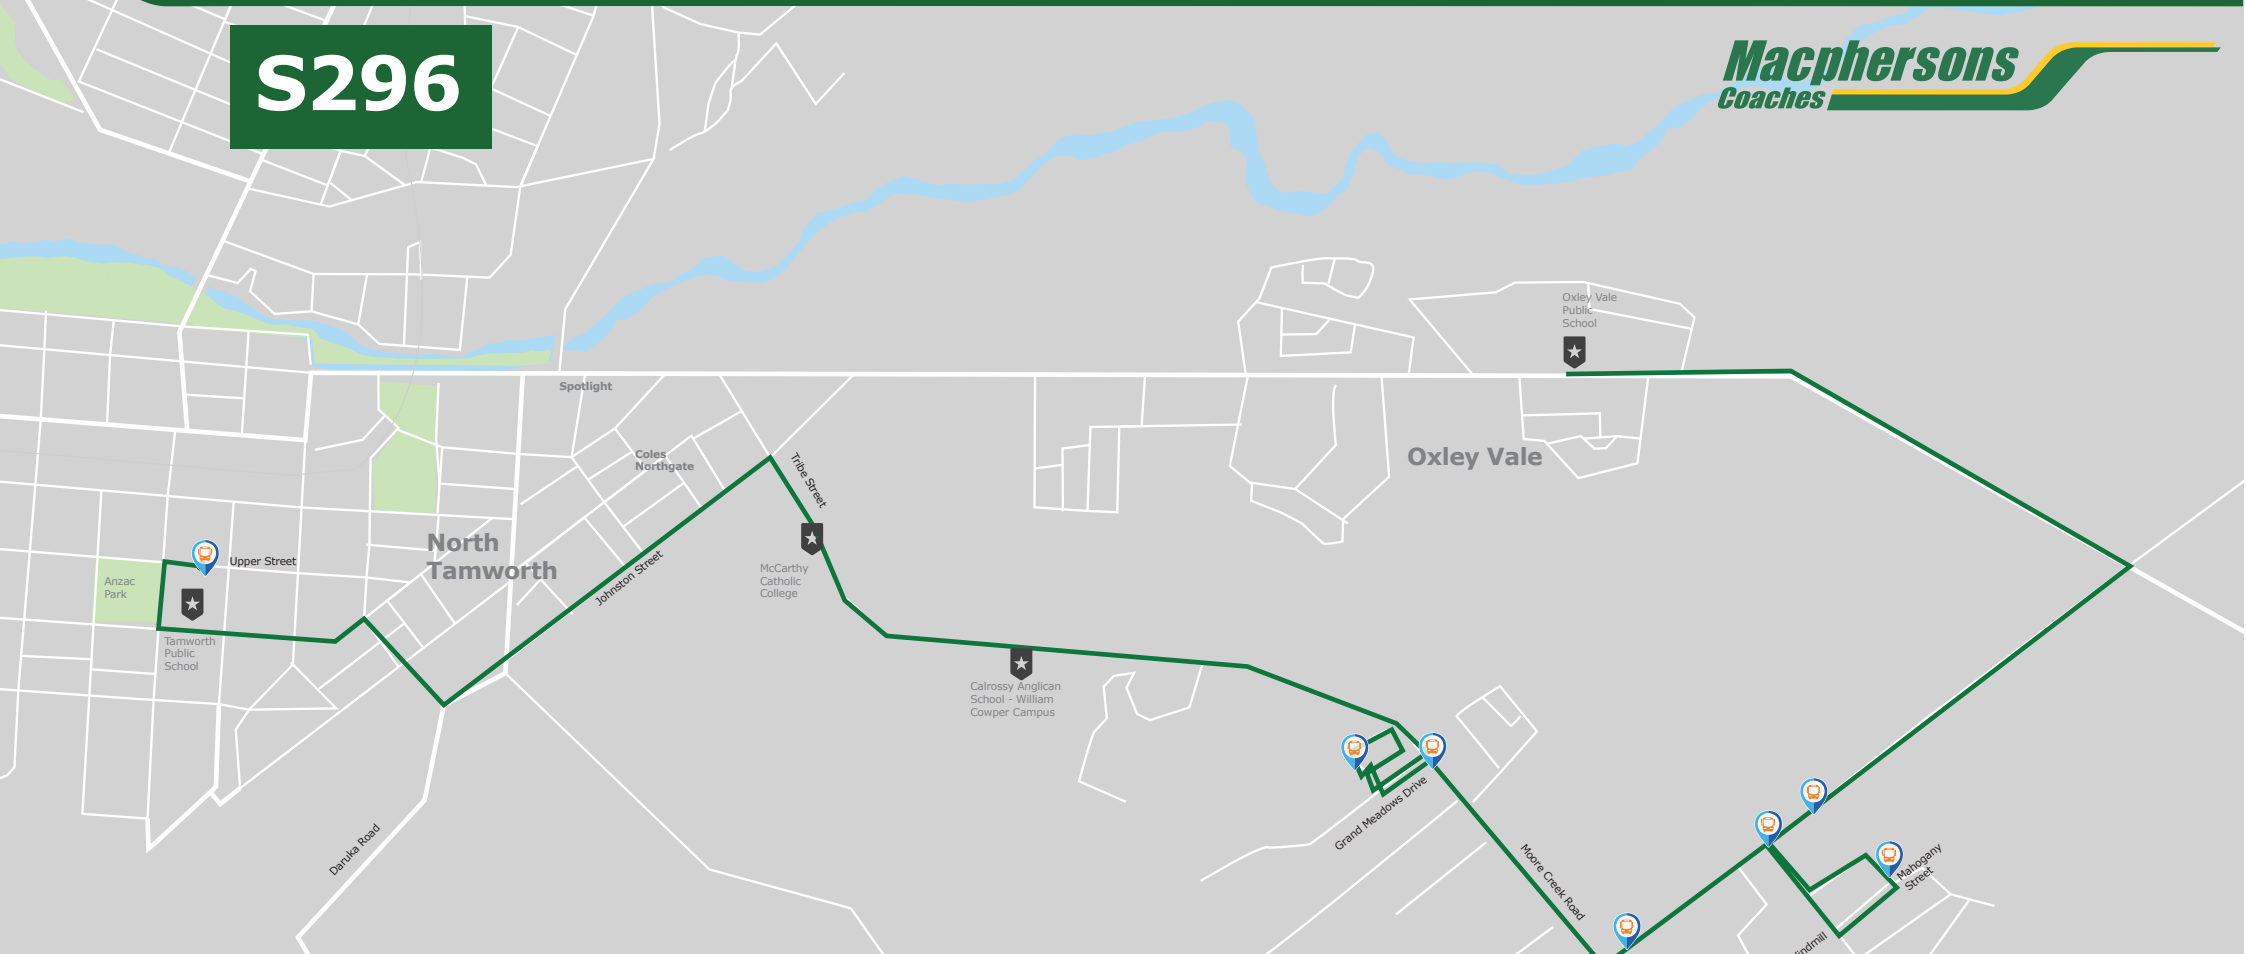

S296

Macphersons
Coaches

Afternoon Monday to Friday

Time	
15:10	Tamworth Public School Napier Street
15:15	4 Grand Meadows Drive
15:16	Faringdon St Park
15:17	Moore Creek Road After Verdelho Drive Roundabout
15:18	Browns Lane, Opposite Jubata Drive
15:21	2 Windmill Drive
15:22	Mahogany St Park
15:25	Browns Lane and Verdelho Drive