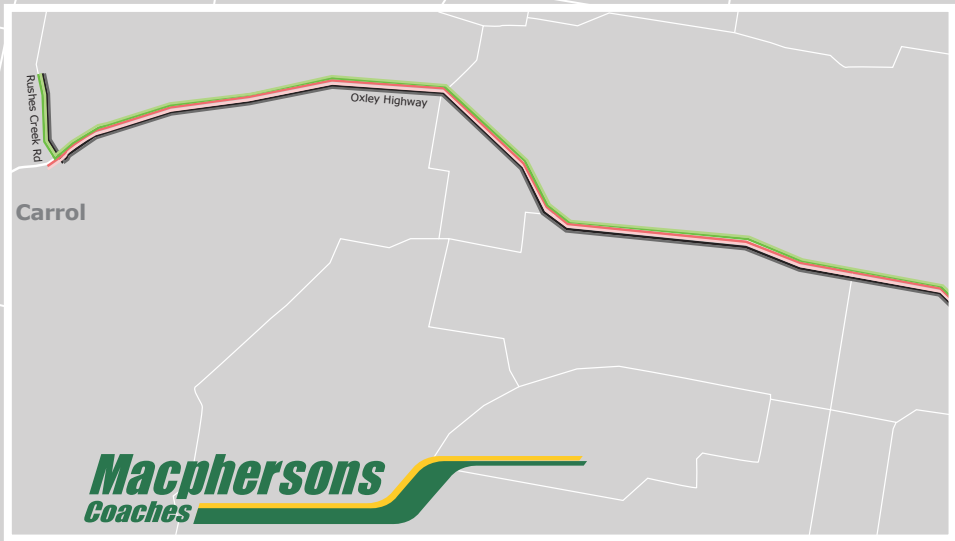

Legend

- █ AM - Carroll Gap - Tamworth No 1 route
- █ PM - Carroll Gap - Tamworth No 1 route
- █ AM - Carroll Gap - Tamworth No 2 route
- █ PM - Carroll Gap - Tamworth No 2 route
- █ AM - Carroll Gap - Tamworth No 3 route
- █ PM - Carroll Gap - Tamworth No 3 route

- School pick up/drop off
- Transfer/Interchange

Carrol Gap No.1 (Snake)

- Morning Monday to Friday

Time

7:27	Peel River Bridge, Rushes Creek Rd
7:30	TRUCK STOP, OXLEY HIGHWAY, CARROL GAP (INTERCHANGE GUNNEDAH PASSENGERS FROM HOPES) 
7:32	Strandrings Road & Oxley Highway
7:34	4826 Oxley Highway, Somerton
7:36	Somerton Park, Oxley Highway
7:38	4006 Oxley Highway
7:40	Somerton Service Station, Oxley Highway
7:41	Somerton Hall Scotland St, Somerton
7:43	141 Scotland St, Somerton
7:47	Cnr Babinboon & Oxley Highway
7:52	Bective Station Oxley Highway
7:53	2361 Oxley Highway
7:54	Bective Reserve Rd
7:55	Appley Ln, Bective
7:58	2010 Oxley Highway, Wallamore
8:00	Bective Settlement Rd, Wallamore
8:02	Ten Mile Ln, Wallamore
8:04	Bymee Ln, Tangaratta
8:05	1420 Oxley Highway, Tangaratta
8:06	Tangaratta Cottage, 1405 Oxley Highway
8:07	1361 Oxley Highway
8:16	PEEL HIGH SCHOOL INTERCHANGE LIMBRI (EAGLE) FOR TAMWORTH HIGH, FARRER, CARINYA SCHOOLS 
8:28	CALROSSY ANGLICAN SCHOOL - William Cowper Campus
8:32	McCARTHY CATHOLIC COLLEGE
8:35	TAFE NEW ENGLAND
8:36	OXLEY HIGH SCHOOL
8:38	CALROSSY ANGLICAN SCHOOL (Bris St)
8:40	TAMWORTH PUBLIC SCHOOL
8:43	ST NICHOLAS CATHOLIC SCHOOL
8:45	TAMWORTH WEST PUBLIC SCHOOL
8:51	ST JOSEPH'S PRIMARY SCHOOL
9:00	OXLEYVALE PUBLIC SCHOOL