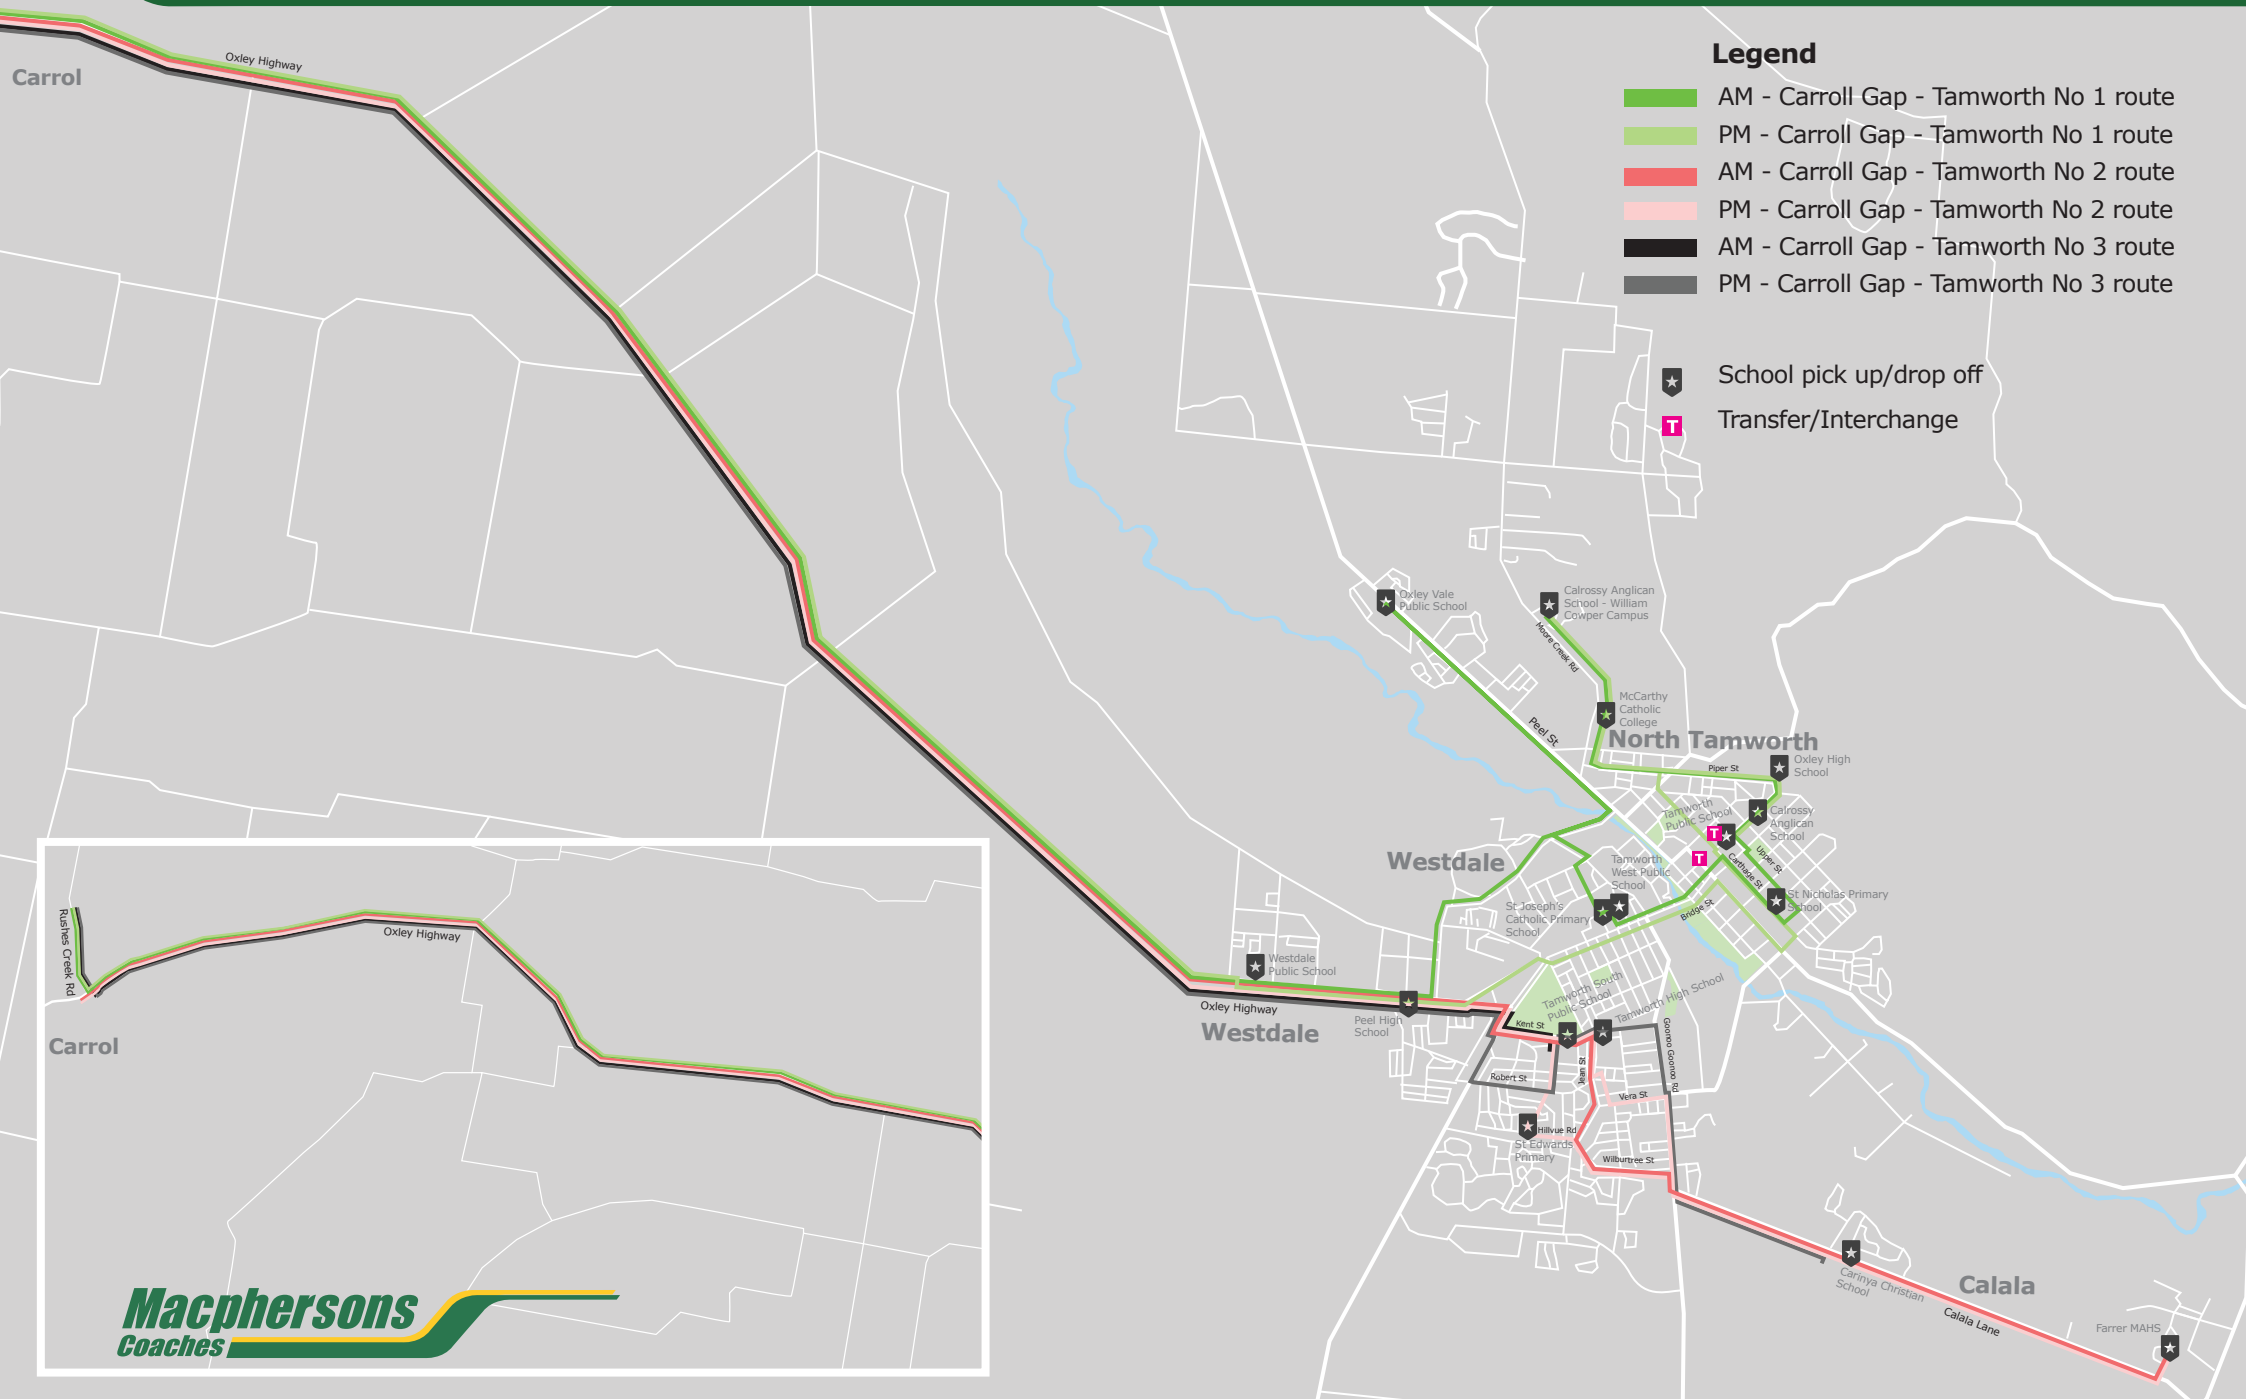

Legend

- █ AM - Carroll Gap - Tamworth No 1 route
- █ PM - Carroll Gap - Tamworth No 1 route
- █ AM - Carroll Gap - Tamworth No 2 route
- █ PM - Carroll Gap - Tamworth No 2 route
- █ AM - Carroll Gap - Tamworth No 3 route
- █ PM - Carroll Gap - Tamworth No 3 route

- School pick up/drop off
- Transfer/Interchange

Carrol Gap No.1 (Snake)

- Morning Monday to Friday

Time

7:27	Peel River Bridge, Rushes Creek Rd
7:30	TRUCK STOP, OXLEY HIGHWAY, CARROL GAP (INTERCHANGE GUNNEDAH PASSENGERS FROM HOPES) 
7:32	Strandrings Road & Oxley Highway
7:34	4826 Oxley Highway, Somerton
7:36	Somerton Park, Oxley Highway
7:38	4006 Oxley Highway
7:40	Somerton Service Station, Oxley Highway
7:41	Somerton Hall Scotland St, Somerton
7:43	141 Scotland St, Somerton
7:47	Cnr Babinboon & Oxley Highway
7:52	Bective Station Oxley Highway
7:53	2361 Oxley Highway
7:54	Bective Reserve Rd
7:55	Appley Ln, Bective
7:58	2010 Oxley Highway, Wallamore
8:00	Bective Settlement Rd, Wallamore
8:02	Ten Mile Ln, Wallamore
8:04	Bymee Ln, Tangaratta
8:05	1420 Oxley Highway, Tangaratta
8:06	Tangaratta Cottage, 1405 Oxley Highway
8:07	1361 Oxley Highway
8:16	PEEL HIGH SCHOOL INTERCHANGE LIMBRI (EAGLE) FOR TAMWORTH HIGH, FARRER, CARINYA SCHOOLS 
8:28	CALROSSY ANGLICAN SCHOOL - William Cowper Campus
8:32	McCARTHY CATHOLIC COLLEGE
8:35	TAFE NEW ENGLAND
8:36	OXLEY HIGH SCHOOL
8:38	CALROSSY ANGLICAN SCHOOL (Bris St)
8:40	TAMWORTH PUBLIC SCHOOL
8:43	ST NICHOLAS CATHOLIC SCHOOL
8:45	TAMWORTH WEST PUBLIC SCHOOL
8:51	ST JOSEPH'S PRIMARY SCHOOL
9:00	OXLEYVALE PUBLIC SCHOOL