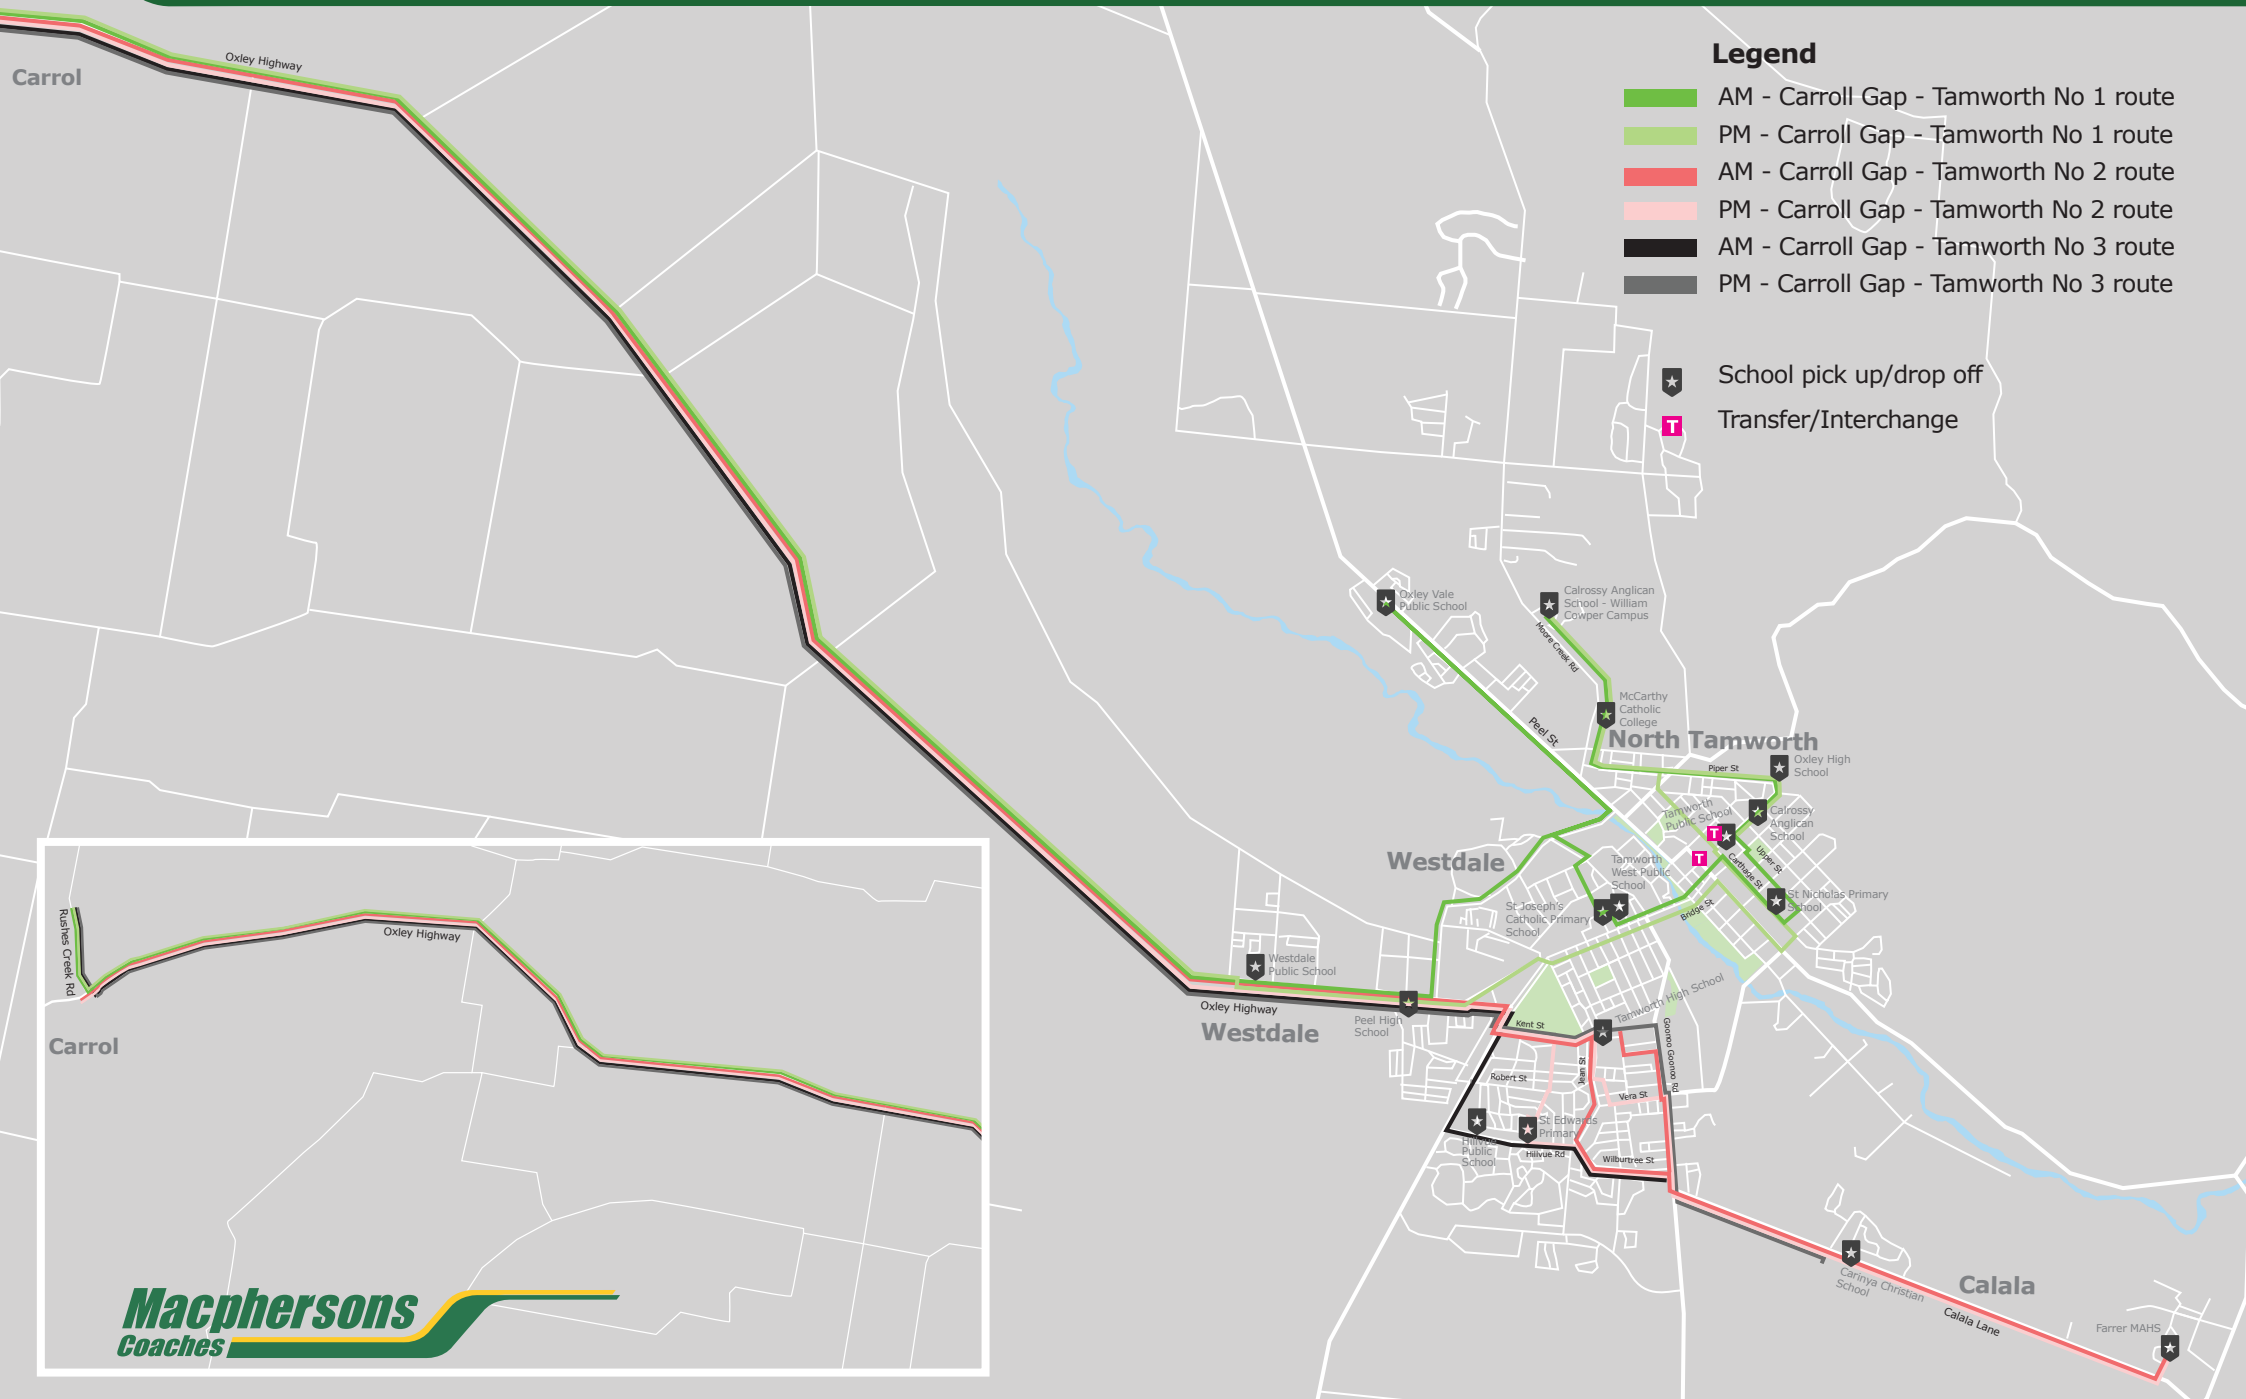

Legend

- █ AM - Carroll Gap - Tamworth No 1 route
- █ PM - Carroll Gap - Tamworth No 1 route
- █ AM - Carroll Gap - Tamworth No 2 route
- █ PM - Carroll Gap - Tamworth No 2 route
- █ AM - Carroll Gap - Tamworth No 3 route
- █ PM - Carroll Gap - Tamworth No 3 route

- School pick up/drop off
- Transfer/Interchange

Carrol Gap No.1 (S231)

- Morning Monday to Friday

Time

7:27	Peel River Bridge, Rushes Creek Rd
7:30	TRUCK STOP, OXLEY HIGHWAY, CARROL GAP (INTERCHANGE GUNNEDAH PASSENGERS FROM HOPES) T
7:32	Strandrings Road & Oxley Highway
7:34	4826 Oxley Highway, Somerton
7:36	Somerton Park, Oxley Highway
7:38	4006 Oxley Highway
7:40	Somerton Service Station, Oxley Highway
7:41	Somerton Public Scotland St, Somerton
7:43	141 Scotland St, Somerton
7:47	Cnr Babinboon & Oxley Highway
7:52	Bective Station Oxley Highway
7:53	2361 Oxley Highway
7:54	Bective Reserve Rd
7:55	Appley Ln, Bective
7:58	2010 Oxley Highway, Wallamore
8:00	Bective Settlement Rd, Wallamore
8:02	Ten Mile Ln, Wallamore
8:04	Bymee Ln, Tangaratta
8:05	1420 Oxley Highway, Tangaratta
8:06	Tangaratta Cottage, 1405 Oxley Highway
8:07	1361 Oxley Highway
8:16	PEEL HIGH SCHOOL INTERCHANGE LIMBRI (EAGLE) FOR TAMWORTH HIGH, FARRER, CARINYA SCHOOLS T
8:28	CALROSSY ANGLICAN SCHOOL - William Cowper Campus
8:32	McCARTHY CATHOLIC COLLEGE
8:35	TAFE NEW ENGLAND
8:36	OXLEY HIGH SCHOOL
8:38	CALROSSY ANGLICAN SCHOOL (Bris St)
8:40	TAMWORTH PUBLIC SCHOOL
8:43	ST NICHOLAS CATHOLIC SCHOOL
8:45	TAMWORTH WEST PUBLIC SCHOOL
8:51	ST JOSEPH'S PRIMARY SCHOOL
9:00	OXLEYVALE PUBLIC SCHOOL