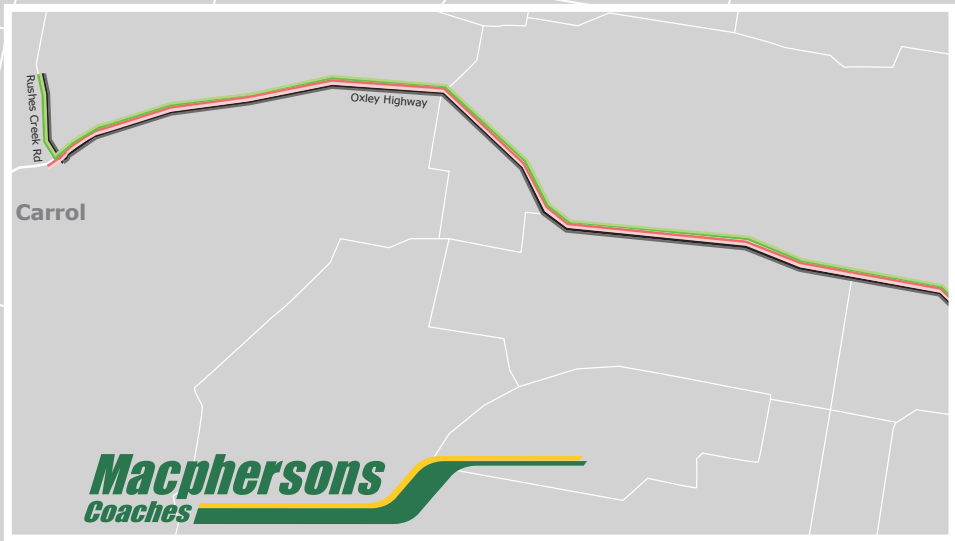

Legend

- █ AM - Carroll Gap - Tamworth No 1 route
- █ PM - Carroll Gap - Tamworth No 1 route
- █ AM - Carroll Gap - Tamworth No 2 route
- █ PM - Carroll Gap - Tamworth No 2 route
- █ AM - Carroll Gap - Tamworth No 3 route
- █ PM - Carroll Gap - Tamworth No 3 route

- School pick up/drop off
- Transfer/Interchange

Carrol Gap No.1 (S231)

- Morning Monday to Friday

Time

7:27	Peel River Bridge, Rushes Creek Rd
7:30	TRUCK STOP, OXLEY HIGHWAY, CARROL GAP (INTERCHANGE GUNNEDAH PASSENGERS FROM HOPES) T
7:32	Strandrings Road & Oxley Highway
7:34	4826 Oxley Highway, Somerton
7:36	Somerton Park, Oxley Highway
7:38	4006 Oxley Highway
7:40	Somerton Service Station, Oxley Highway
7:41	Somerton Public Scotland St, Somerton
7:43	141 Scotland St, Somerton
7:47	Cnr Babinboon & Oxley Highway
7:52	Bective Station Oxley Highway
7:53	2361 Oxley Highway
7:54	Bective Reserve Rd
7:55	Appley Ln, Bective
7:58	2010 Oxley Highway, Wallamore
8:00	Bective Settlement Rd, Wallamore
8:02	Ten Mile Ln, Wallamore
8:04	Bymee Ln, Tangaratta
8:05	1420 Oxley Highway, Tangaratta
8:06	Tangaratta Cottage, 1405 Oxley Highway
8:07	1361 Oxley Highway
8:16	PEEL HIGH SCHOOL INTERCHANGE LIMBRI (EAGLE) FOR TAMWORTH HIGH, FARRER, CARINYA SCHOOLS T
8:28	CALROSSY ANGLICAN SCHOOL - William Cowper Campus
8:32	McCARTHY CATHOLIC COLLEGE
8:35	TAFE NEW ENGLAND
8:36	OXLEY HIGH SCHOOL
8:38	CALROSSY ANGLICAN SCHOOL (Bris St)
8:40	TAMWORTH PUBLIC SCHOOL
8:43	ST NICHOLAS CATHOLIC SCHOOL
8:45	TAMWORTH WEST PUBLIC SCHOOL
8:51	ST JOSEPH'S PRIMARY SCHOOL
9:00	OXLEYVALE PUBLIC SCHOOL