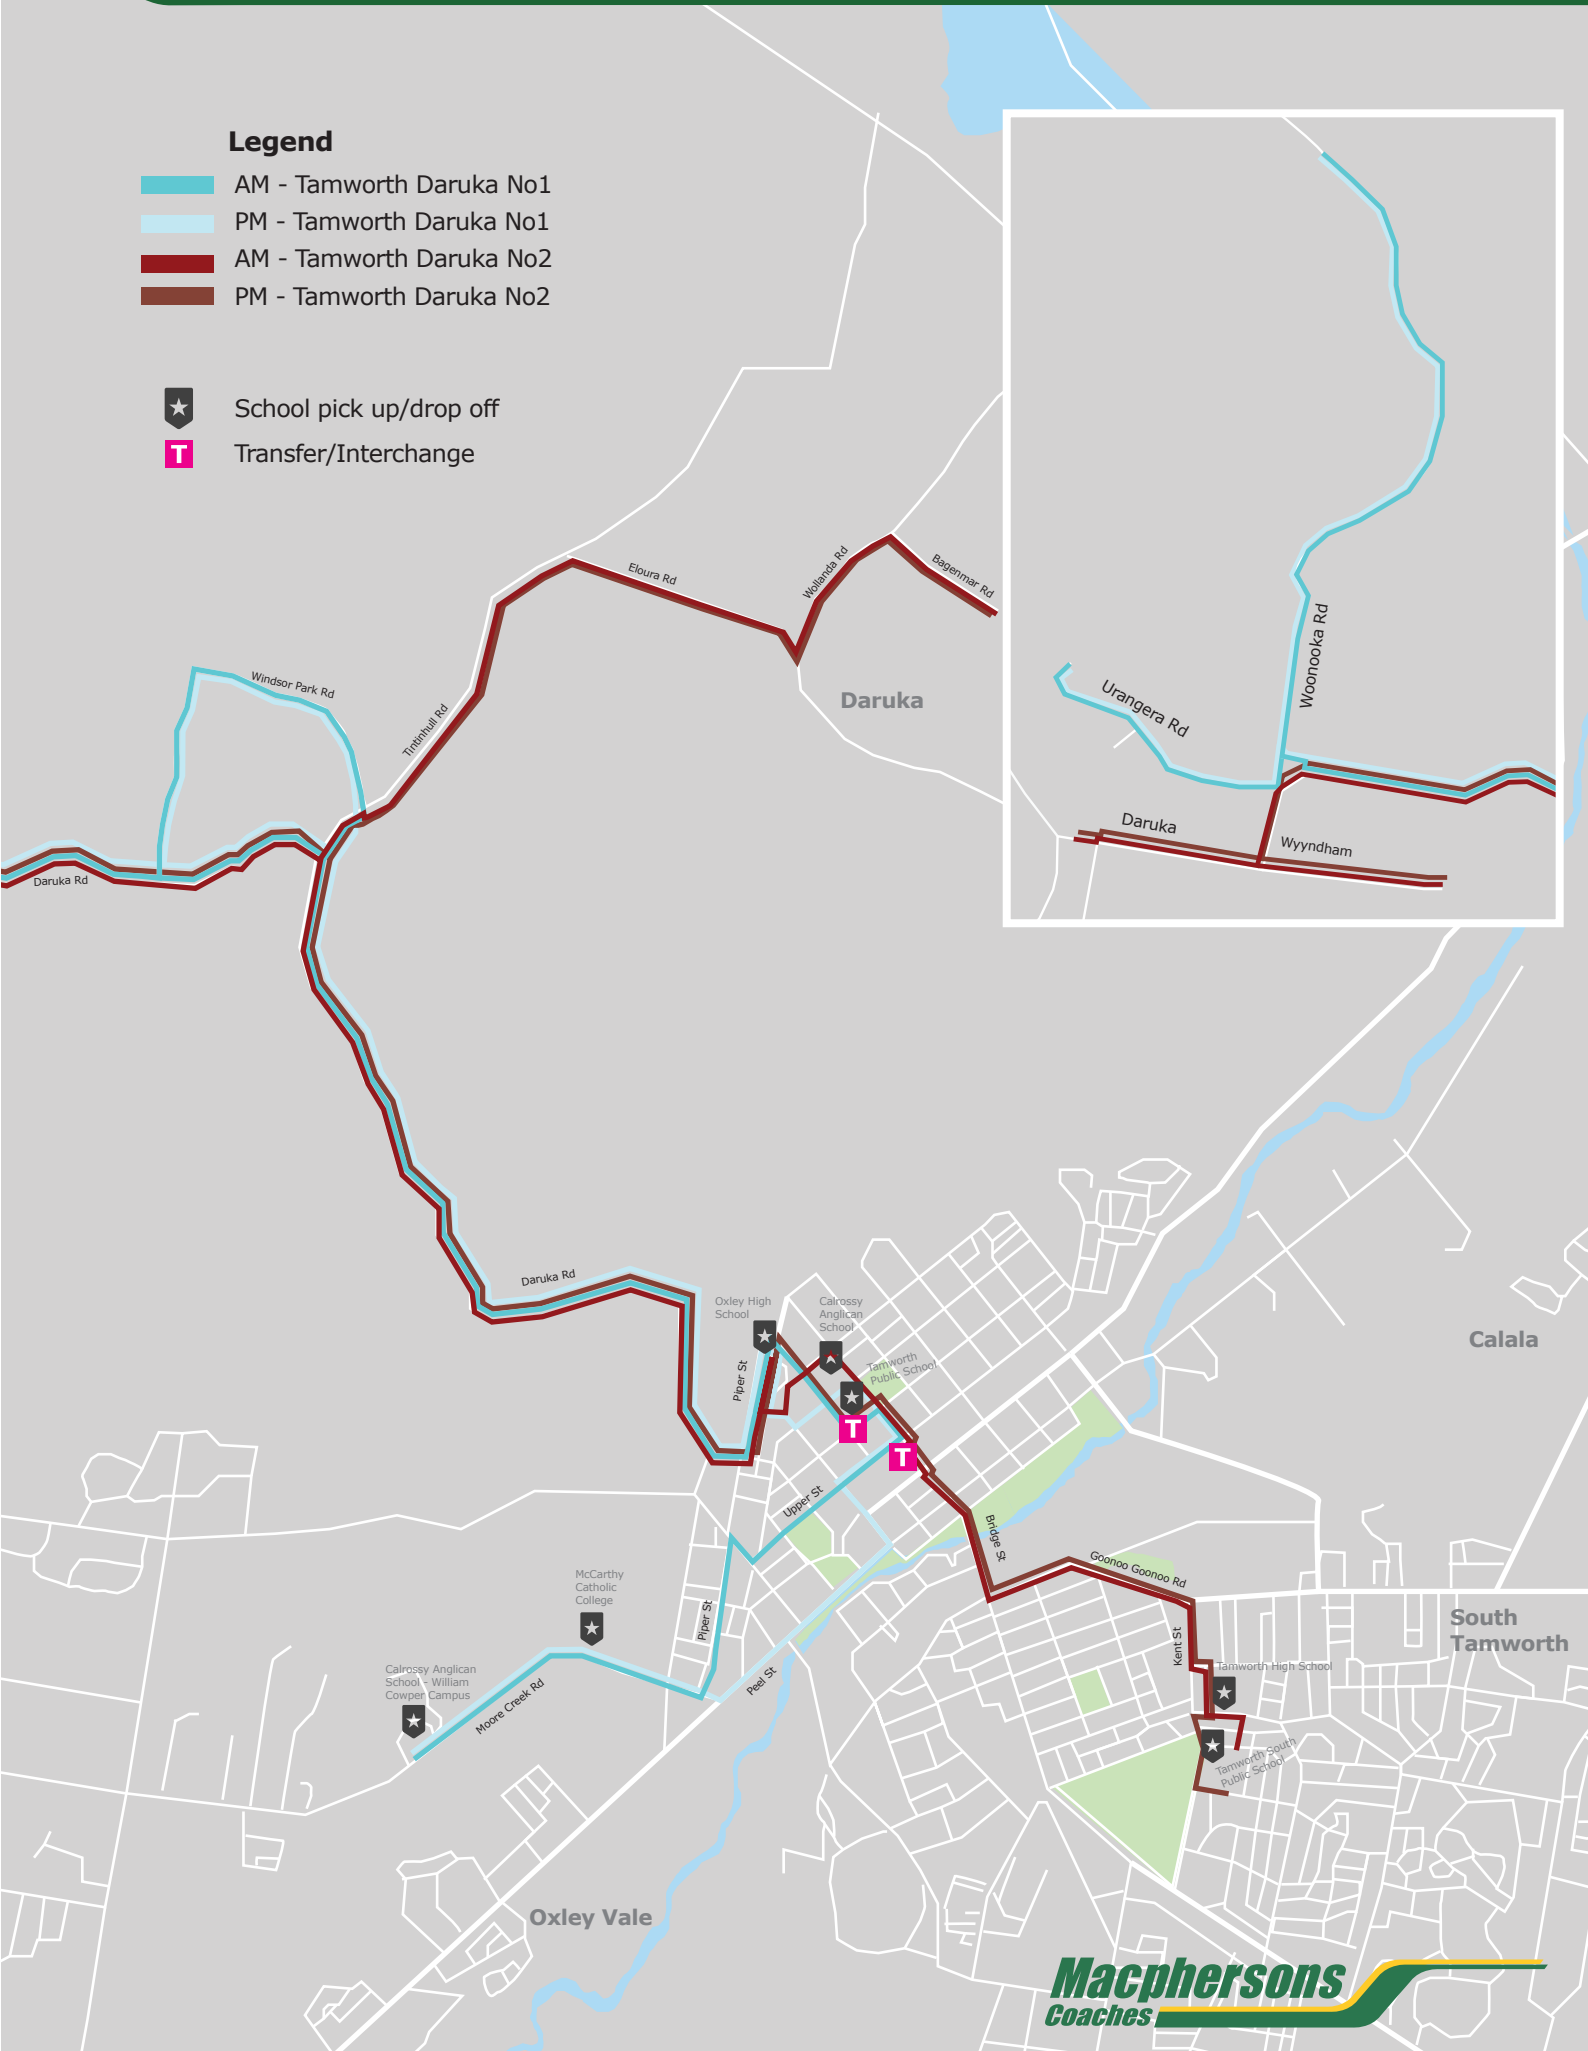

Legend

-  AM - Tamworth Daruka No1
-  PM - Tamworth Daruka No1
-  AM - Tamworth Daruka No2
-  PM - Tamworth Daruka No2

-  School pick up/drop off
-  Transfer/Interchange

BUS INTERCHANGE - TAMWORTH PUBLIC SCHOOL

Change buses here to go to your school below

T BUS INTERCHANGE - TAMWORTH PUBLIC SCHOOL AM

Tregarthen (Rat)	
St Edwards Primary	arrives at 8:45am
St Edwards Infants	arrives at 8:50am
Forest Hills (Snail)	
St Nicholas	arrives at 8:35am
Daruka 1 (Whale)	
Calrossy Anglican School (William Cowper)	8:40am
McCarthy Catholic	arrives at 8:42am
Daruka 2 (Deer)	
Tamworth High	arrives at 8:38am
Timbumburi (THS)	arrives at 8:38am
Tamworth South Public	arrives at 8:42am
Upper Moore Creek (Lobster)	
Oxley Vale Public	arrives at 8:50am
Moore Creek Caves (Cheetah)	
Tamworth West Public School	arrives at 8:35am
St Josephs	arrives at 8:42am
Tamworth Buslines	
Farrer MAHS	arrives at 8:45am
Bus 2 (Rhino)	
Carinya	arrives at 8:42am

All buses depart at 8:30am

Coming from the following school change buses here to go home

T BUS INTERCHANGE - TAMWORTH RAILWAY STATION PM

Tregarthen (Rat)	
St Edwards Primary	arrives at 15:15pm
St Edwards Infants	arrives at 15:20pm
St Josephs	arrives at 15:25pm
Forest Hills (Snail)	
St Nicholas	arrives at 15:25pm
Tamworth Public	arrives at 15:28pm
Daruka 1 (Whale)	
Calrossy Anglican School (William Cowper)	15:20pm
McCarthy Catholic	arrives at 15:22pm
Daruka 2 (Deer)	
Tamworth South	arrives at 15:24pm
Tamworth High	arrives at 15:30pm
Upper Moore Creek (Lobster)	
Oxley Vale Public	arrives at 15:28pm
Moore Creek Caves (Cheetah)	
Westdale	arrives at 15:22pm
Peel High School	arrives at 15:28pm
Tamworth West Public	arrives at 15:35pm
Limbr (Eagle)	
Timbumburi (Busline 5)	arrives at 15:33pm
Tamworth Buslines	
Farrer MAHS	arrives at 15:18pm
Bus 8 (Ladybug)	
Carinya	arrives at 15:25pm