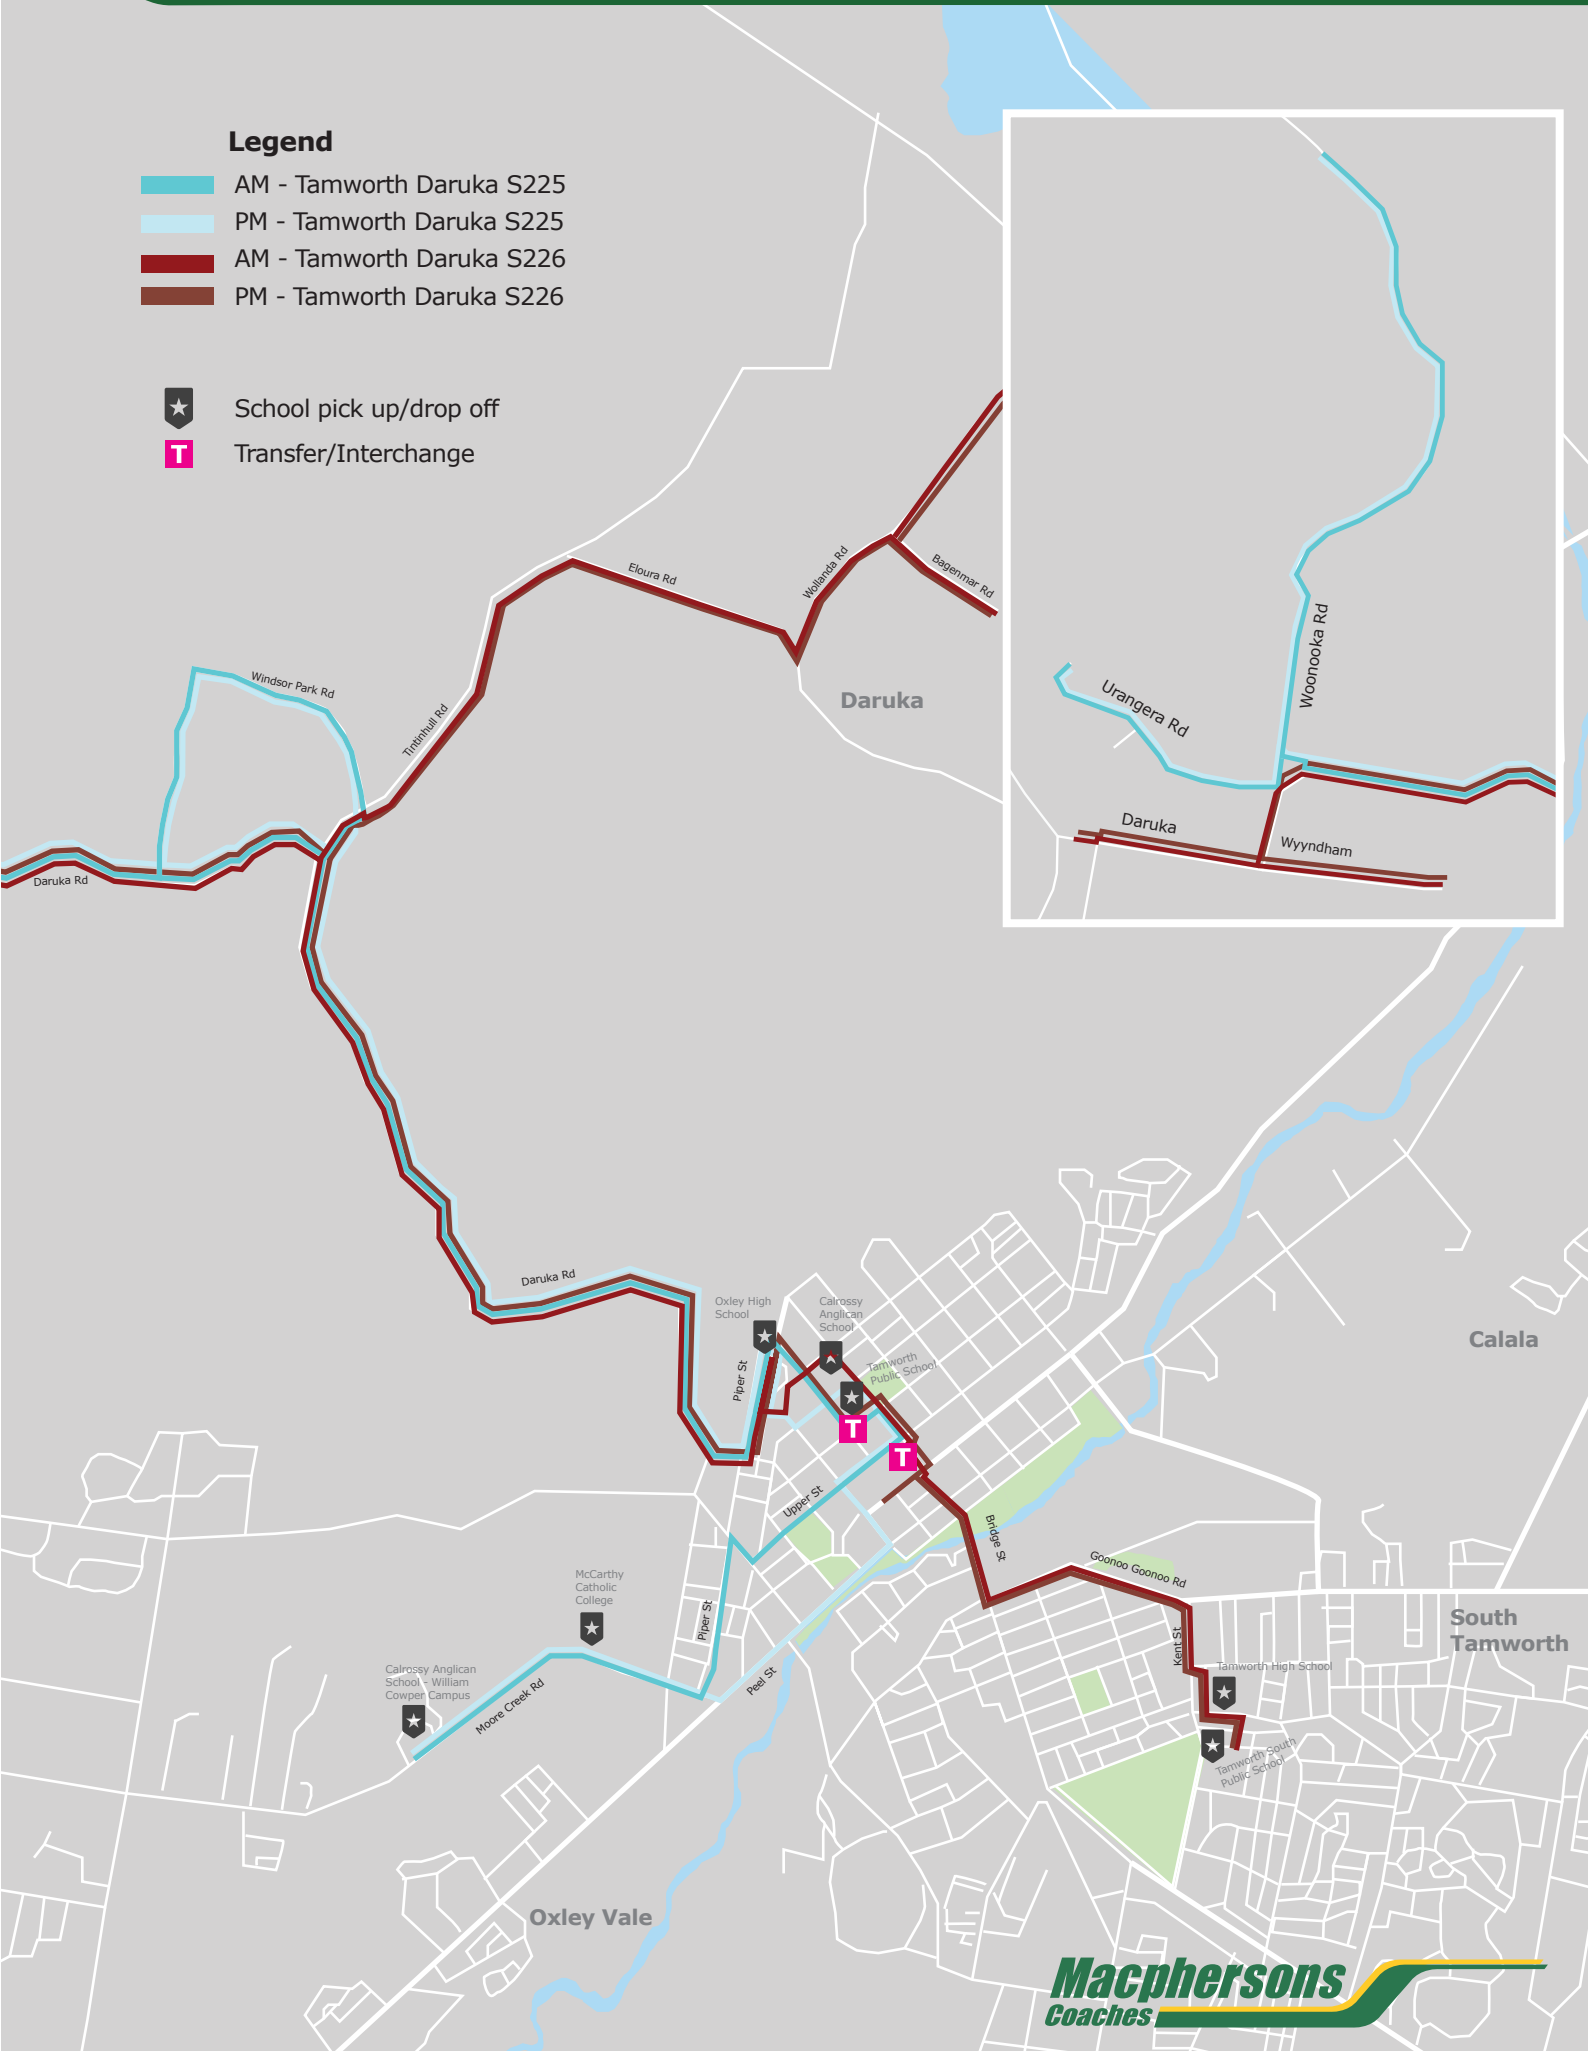

Legend

-  AM - Tamworth Daruka S225
-  PM - Tamworth Daruka S225
-  AM - Tamworth Daruka S226
-  PM - Tamworth Daruka S226

-  School pick up/drop off
-  Transfer/Interchange

BUS INTERCHANGE - TAMWORTH PUBLIC SCHOOL

Upper Moore Creek (Lobster)

Oxley Vale Public	arrives at 8:50am
-------------------	-------------------

Moore Creek Caves (Cheetah)

Tamworth West Public School	arrives at 8:35am
St Josephs	arrives at 8:42am
Peel High School	arrives at 8:44am

Tamworth South Public	arrives at 15:24pm
Tamworth High School	arrives at 15:30pm

Upper Moore Creek (Lobster)

Oxley Vale Public	arrives at 15:28pm
-------------------	--------------------

Moore Creek Caves (Cheetah)

Carinya	arrives at 15:25pm
---------	--------------------

All buses depart at 15:42pm

BUS INTERCHANGE - TAMWORTH PUBLIC SCHOOL

Daruka S226 (Deer)

- Morning Monday to Friday

Time

7:45	1024 Daruka Rd, Daruka
7:46	961 Daruka Rd
7:47	921 Daruka Rd
7:49	3 Wyndham Cl
7:51	64 Wyndham Cl
7:52	112 Wyndham Cl
7:53	851 Daruka Rd
7:58	485D Tintinhull Rd, Tintinhull
8:01	Cnr Eloura & Wollandra
8:02	Bibil Close and Pindari rd
8:03	Bibil Close Turn around
8:05	Cnr Wollandra & Bagenmar Rd
8:06	Turnaround end of Bagenmar Rd
8:07	136 Eloura Rd
8:08	80 Eloura Rd
8:09	30 Eloura Rd
8:10	480 Tintinhull Rd
8:11	465 Daruka Rd
8:12	383 Daruka Rd
8:14	200 Daruka Rd
8:15	71 Daruka Rd
8:17	30 Daruka Rd
8:21	OXLEY HIGH SCHOOL
8:23	CALROSSY ANGLICAN SCHOOL Brisbane Street Campus
8:25	TAMWORTH PUBLIC SCHOOL T
8:37	TAMWORTH HIGH SCHOOL
8:42	TAMWORTH SOUTH PUBLIC SCHOOL