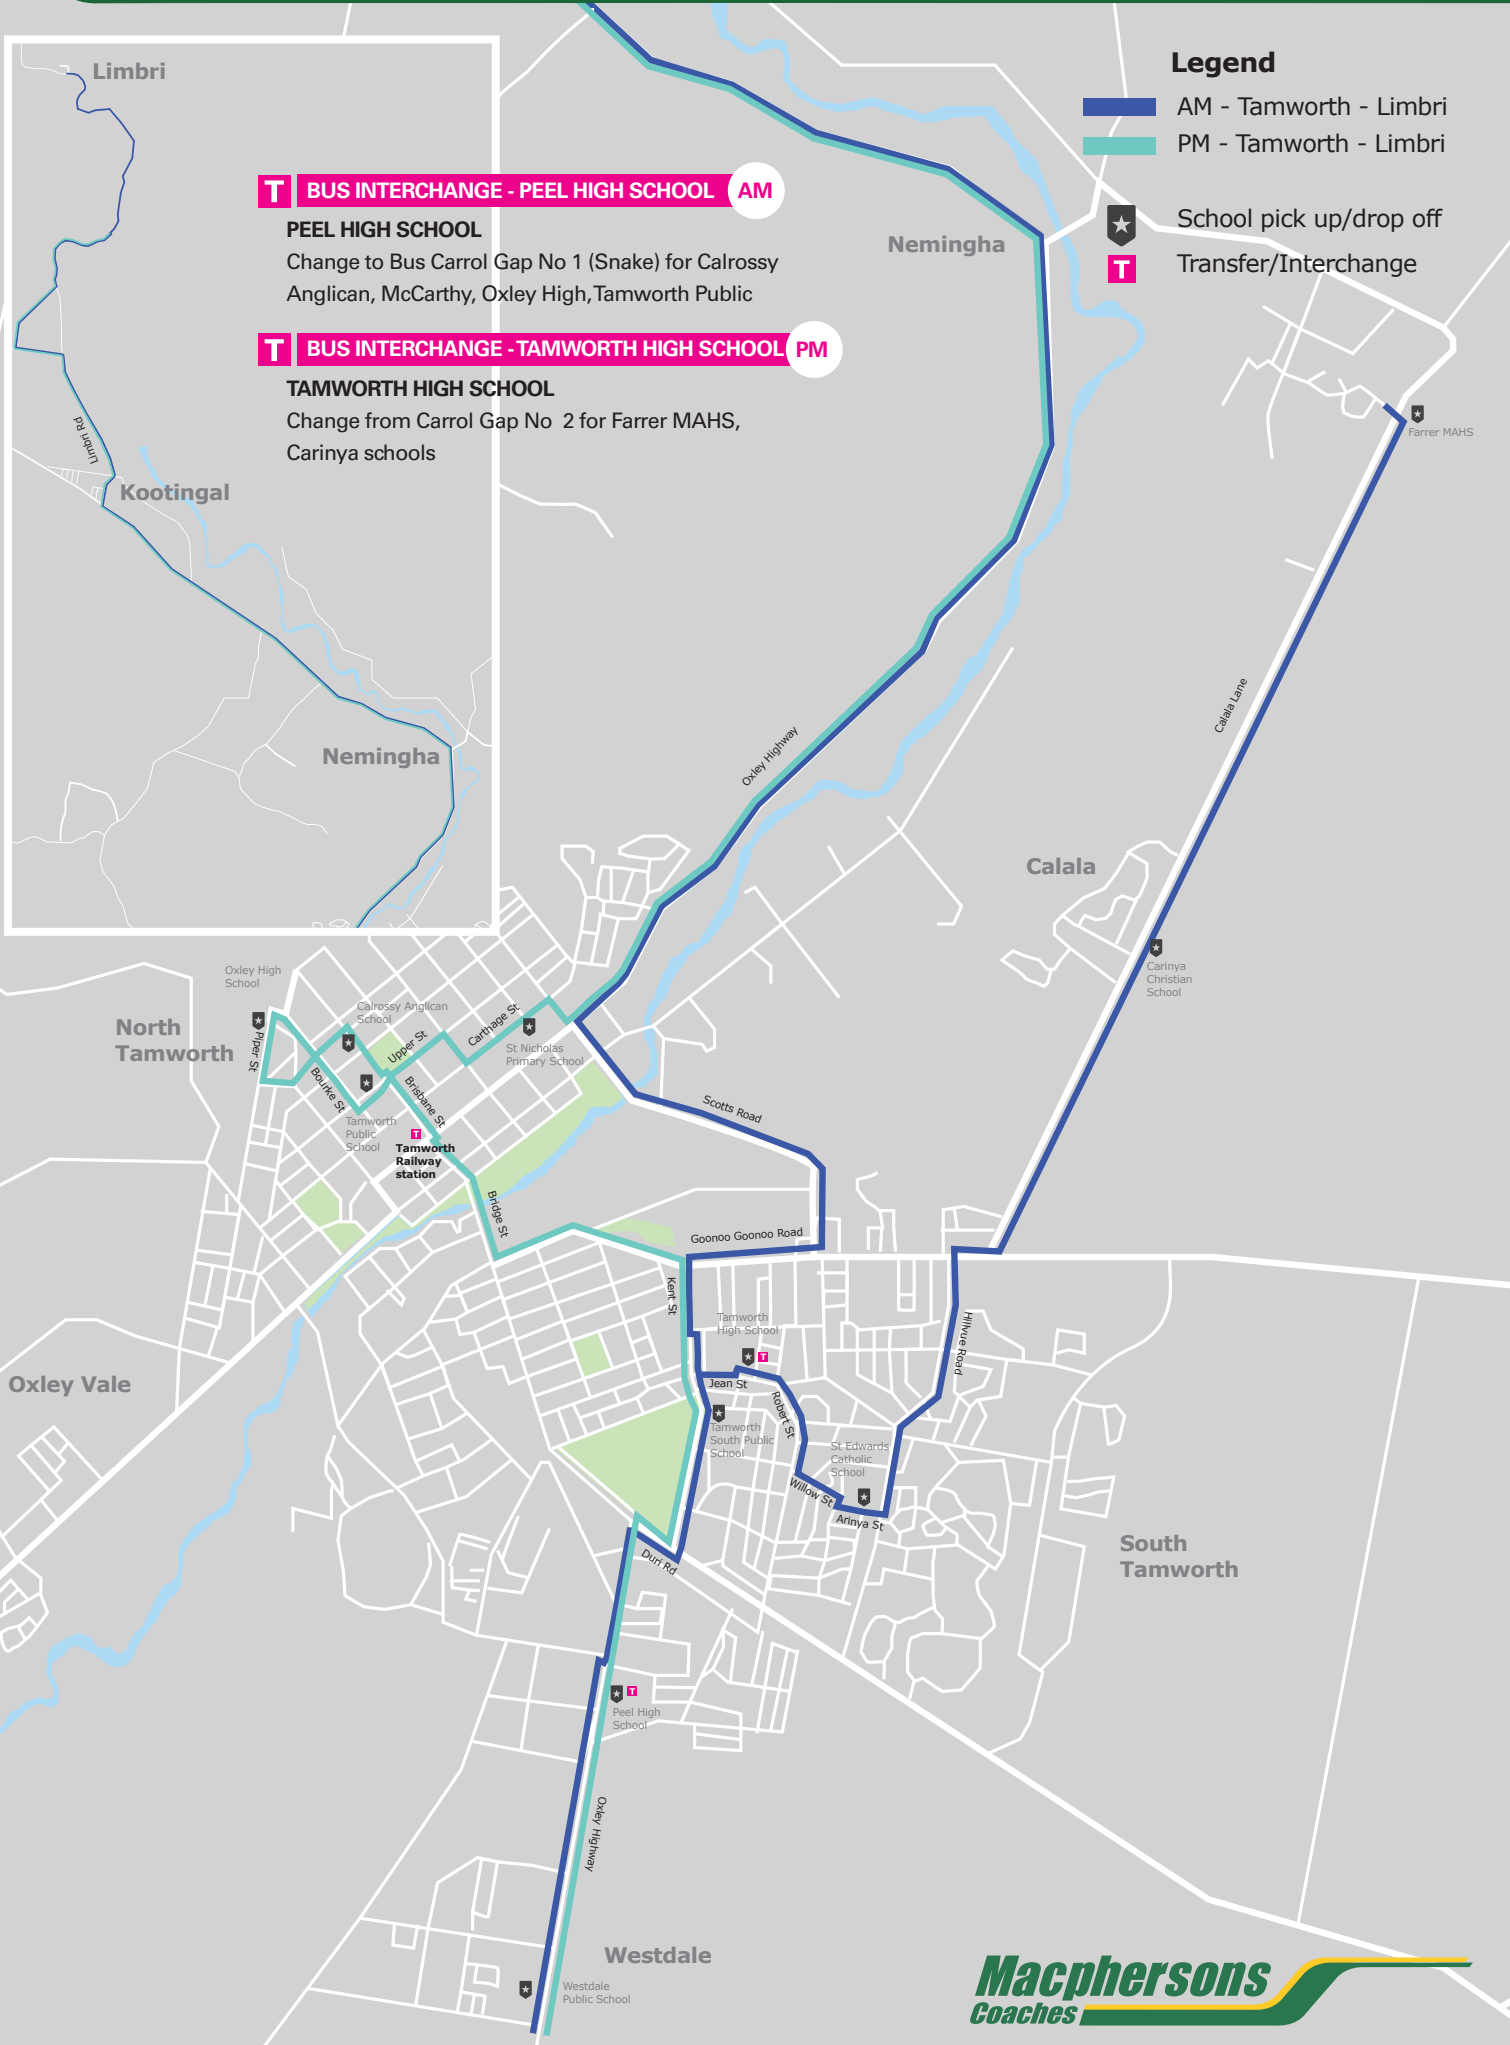

Legend

- █ AM - Tamworth - Limbri
- █ PM - Tamworth - Limbri

- School pick up/drop off
- Transfer/Interchange

T BUS INTERCHANGE - PEEL HIGH SCHOOL AM

PEEL HIGH SCHOOL
 Change to Bus Carrol Gap No 1 (Snake) for Calrossy Anglican, McCarthy, Oxley High, Tamworth Public

T BUS INTERCHANGE - TAMWORTH HIGH SCHOOL PM

TAMWORTH HIGH SCHOOL
 Change from Carrol Gap No 2 for Farrer MAHS, Carinya schools

BUS INTERCHANGE - PEEL HIGH SCHOOL

Tamworth -Limbri (Eagle)

- Morning Monday to Friday

Time

7:30	Limbri Village
7:32	Cnr Swamp Oak Creek & Limbri Rds, Limbri
7:36	855 Limbri Rd
7:42	Cnr Limbri & Mulla Creek Rds
7:45	39 Back Limbri Rd , Kootingal
7:46	Cnr Tanglewood & Back Limbri Rd
7:49	Cnr Limbri Rd & Cockburn Estate
7:52	Cnr Garden & Limbri Rd
8:16	PEEL HIGH SCHOOL T Change to Bus Carrol Gap No1 (Snake) for Calrossy Anglican School, McCarthy, Oxley High, Tamworth Public
8:20	TAMWORTH HIGH SCHOOL
8:31	CARINYA CHRISTIAN SCHOOL
8:40	FARRER MAHS

BUS INTERCHANGE - TAMWORTH HIGH SCHOOL

Tamworth -Limbri (Eagle)

- Afternoon Monday to Friday

Time

15:27	PEEL HIGH SCHOOL
15:35	TAMWORTH HIGH SCHOOL T Change from Carrol Gap No 2 for Farrer, Carinya Schools
15:40	TAMWORTH RAILWAY STATION T
15:46	OXLEY HIGH SCHOOL
15:48	CALROSSY ANGLICAN SCHOOL - Brisbane Street Campus
16:08	Cnr Garden St & Limbri Rd, Kootingal
16:10	Cnr Cockburn & Limbri Rd
16:14	Cnr Tanglewood & Back Limbri Rd
16:15	39 Back Limbri Rd
16:18	Cnr Limbri & Mulla Creek Rd
16:22	855 Limbri Rd, Limbri
16:30	Limbri Village
16:34	Cnr Swamp Oak Creek & Limbri Rd