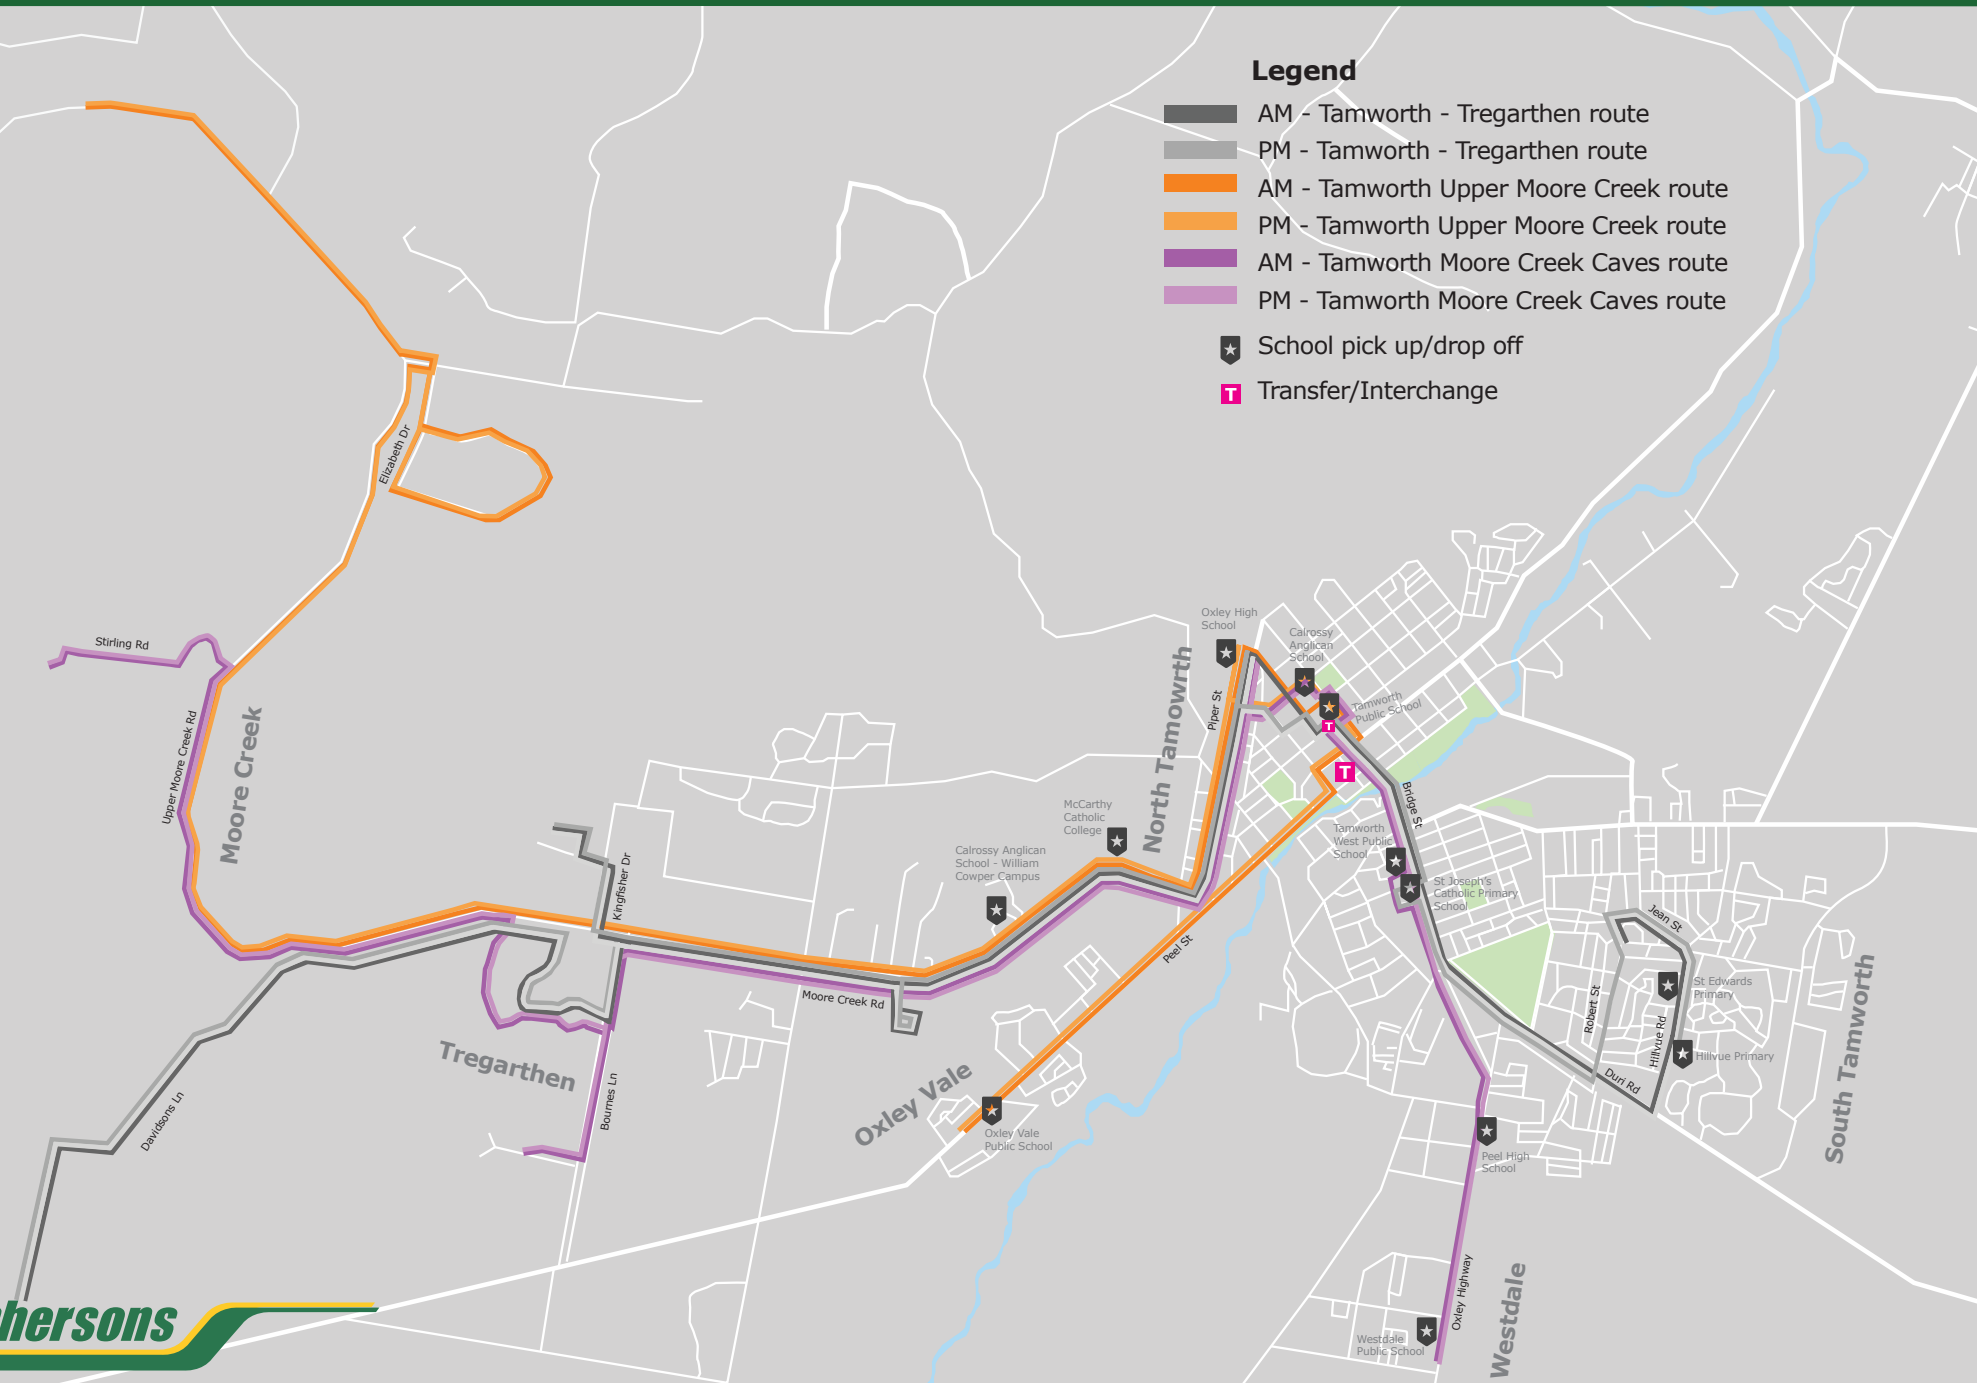

Legend

-  AM - Tamworth - Tregarthen route
-  PM - Tamworth - Tregarthen route
-  AM - Tamworth Upper Moore Creek route
-  PM - Tamworth Upper Moore Creek route
-  AM - Tamworth Moore Creek Caves route
-  PM - Tamworth Moore Creek Caves route
-  School pick up/drop off
-  Transfer/Interchange

BUS INTERCHANGE - TAMWORTH PUBLIC SCHOOL

Tregarthen (Rat)	
- Morning Monday to Friday	
Time	
7:45	32 Davidsons Ln, Moore Creek
7:46	Cnr Pullman & Davidsons Ln
7:48	258 Davidsons Ln
7:49	315 Davidsons Ln
7:50	420 Davidsons Ln
7:51	Cnr Davidson Lane & Moore Creek Rd
7:53	72 Dunoon Rd
7:54	126 Dunoon Rd
7:55	Mornington Cres
7:56	Dunoon & Bourne's Lane
7:58	Moore rd & Bourne's Lane
8:00	8 Woodswallow Dr
8:01	End of Woodswallow (turnaround)
8:03	Turn around Honeyeater Pl
8:04	Cnr Thornbill & Kingfisher
8:05	Cnr Thornbill & Bowdens Lane
8:07	Cnr Bowdens & Conjola Dr
8:09	Forest Rd & Sequioa Dr
8:10	357 Moore Creek Rd, Windmill Hills
8:12	Cnr Moore Creek & Grandmeadows Dr
8:16	CALROSSY ANGLICAN SCH - William Cowper Campus
8:20	MCCARTHY CATHOLIC HIGH
8:24	TAFE NEW ENGLAND
8:23	OXLEY HIGH SCHOOL
8:25	CALROSSY ANGLICAN SCHOOL - Brisbane St Campus
8:27	TAMWORTH PUBLIC SCHOOL (INTERCHANGE) T
8:48	ST EDWARDS PRIMARY
8:50	ST EDWARDS INFANTS
8:55	HILLVUE PUBLIC SCHOOL