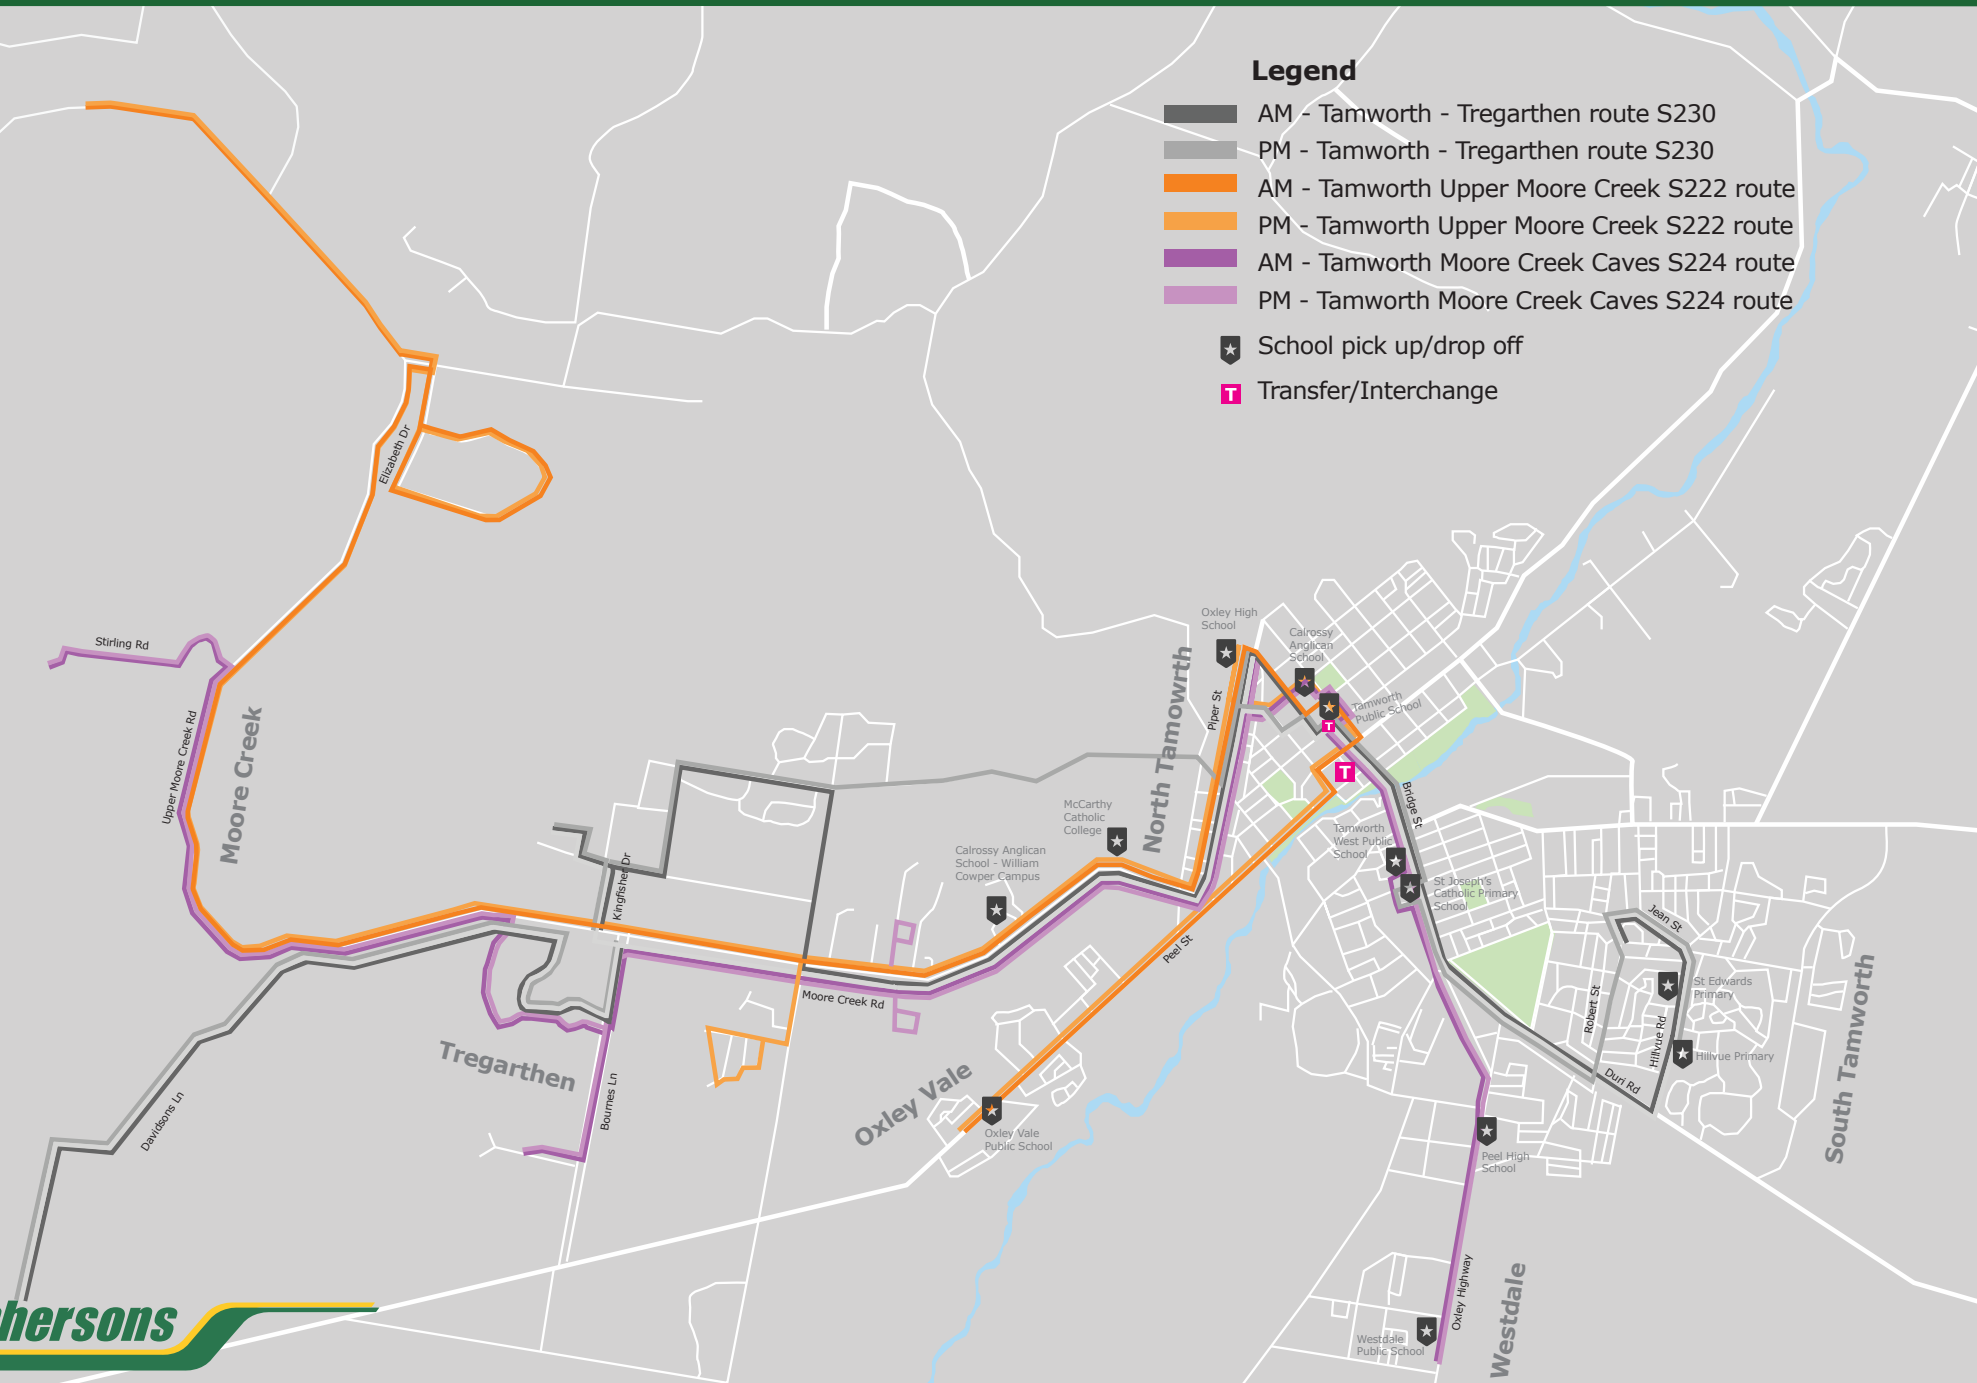

### Legend

-  AM - Tamworth - Tregarthen route S230
-  PM - Tamworth - Tregarthen route S230
-  AM - Tamworth Upper Moore Creek S222 route
-  PM - Tamworth Upper Moore Creek S222 route
-  AM - Tamworth Moore Creek Caves S224 route
-  PM - Tamworth Moore Creek Caves S224 route
-  School pick up/drop off
-  Transfer/Interchange

All buses depart at 8:30am

**BUS INTERCHANGE - TAMWORTH RAILWAY STATION**

**Tregarthen S230 (Rat)**

- Afternoon Monday to Friday

Time	
15:10	HILLVUE PUBLIC SCHOOL
15:15	ST EDWARDS PRIMARY
15:17	ST EDWARDS INFANTS
15:34	<b>TAMWORTH RAILWAY STATION INTERCHANGE</b> <b>T</b>
15:42	CALROSSY ANGLICAN SCHOOL - Brisbane St Campus
15:45	TAFE NEW ENGLAND
15:46	OXLEY HIGH SCHOOL
15:54	Forest Road and Bowden's Lane
15:55	Cnr Bowden Lane & Thornbill Rd
15:58	10 Thornbill Rd
16:00	Kingfisher Dr, Moore Creek
16:01	Cnr Kingfisher & Woodswallow Dr
16:01	8 Woodswallow Dr
16:02	End of Woodswallow Dr
16:02	Cnr Thornbill & Honeyeater Dr
16:03	Turn Around Honeyeater
16:06	218 Bourne's Ln
16:07	230 Dunoon Rd
16:09	Mornington Cr
16:10	126 Dunoon Rd
16:11	72 Dunoon Rd
16:16	420 Davidson Ln
16:17	315 Davidsons Ln
16:18	228 Davidsons Ln
16:19	Cnr Pullmans Ln & Davidsons Ln
16:20	32 Davidsons Ln