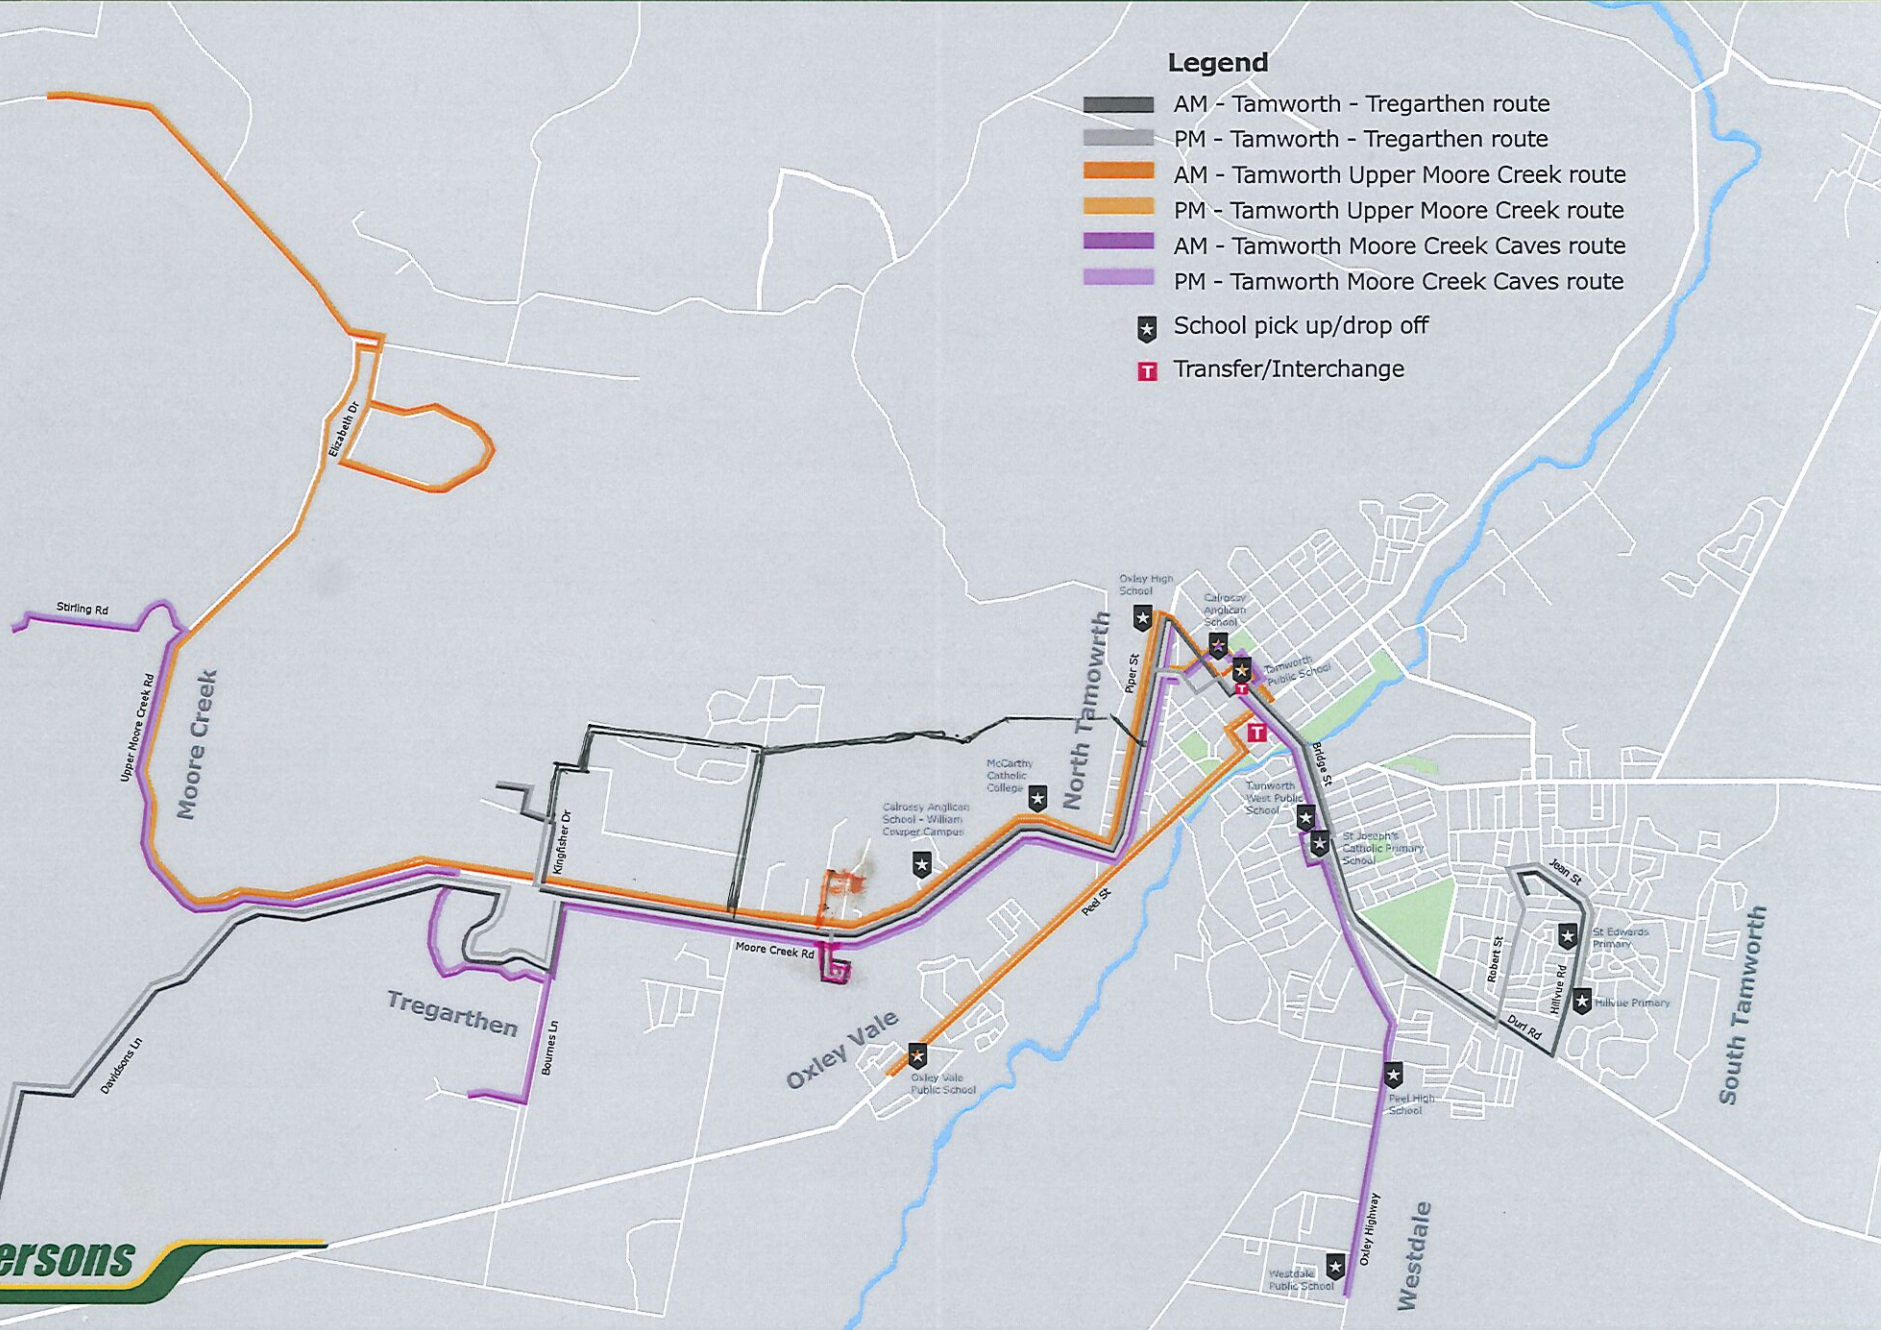

Coming from the following school change buses here to go home

T BUS INTERCHANGE - TAMWORTH RAILWAY STATION PM

All buses depart at 3:42pm

Tregarthen (Rat)	
St Edwards Primary	arrives at 15:15pm
St Edwards Infants	arrives at 15:20pm
Forest Hills (Dinosaur)	
St Josephs	arrives at 15:12pm
St Nicholas	arrives at 15:22
Tamworth Public	arrives at 15:28pm
Daruka 1 (Whale)	
Calrossy Anglican School (William Cowper)	15:20pm
McCarthy Catholic	arrives at 15:22pm
Daruka 2 (Deer)	
Tamworth South	arrives at 15:24pm
Tamworth High	arrives at 15:30pm
Upper Moore Creek (Lobster)	
Oxley Vale Public	arrives at 15:28pm
Moore Creek Caves (Cheetah)	
Westdale	arrives at 15:22pm
Peel High School	arrives at 15:28pm
Tamworth West Public	arrives at 15:35pm
Limabri (Eagle)	
Timbumburi (Busline 5)	arrives at 15:33pm
Tamworth Buslines	
Farrer MAHS	arrives at 15:18pm
Bus 8 (Ladybug)	
Carinya	arrives at 15:25pm

Legend

-  AM - Tamworth - Tregarthen route
-  PM - Tamworth - Tregarthen route
-  AM - Tamworth Upper Moore Creek route
-  PM - Tamworth Upper Moore Creek route
-  AM - Tamworth Moore Creek Caves route
-  PM - Tamworth Moore Creek Caves route
-  School pick up/drop off
-  Transfer/Interchange